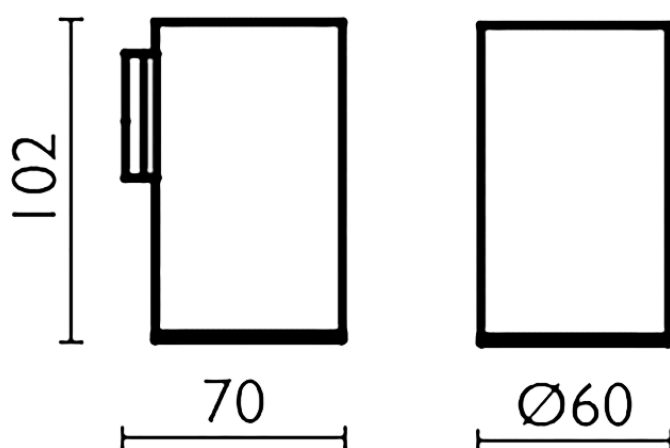

Glass holder_BATHROOM ACCESSORIES_SY090502

SY090502

<https://en.cisal.it/glass-holder-bathroom-accessories-sy090502>

2026-06-13