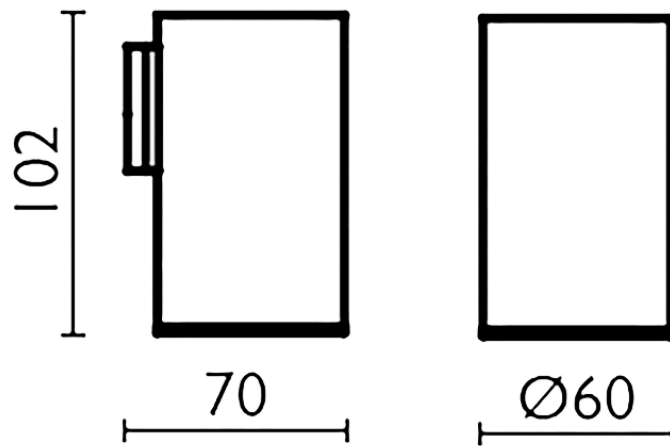

Glass holder_BATHROOM ACCESSORIES_SY090502

SY090502

<https://en.cisal.it/glass-holder-bathroom-accessories-sy090502>

2026-04-05