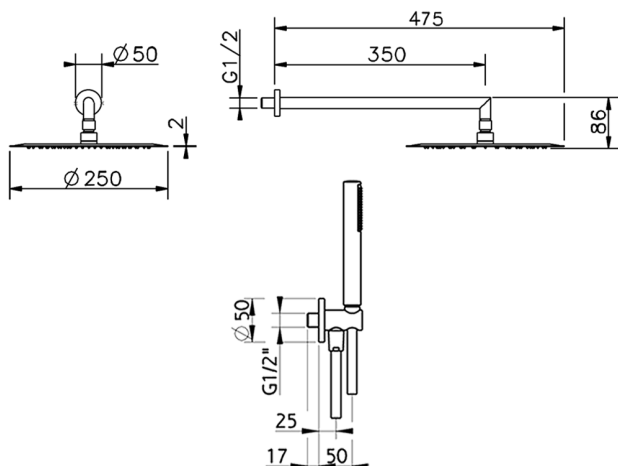

Arm and Shower Set with wall elbow integrated SHOWER_DS0K0020

MODEL **DS0K0020**

Arm and Shower Set with wall elbow integrated, 350 mm shower arm, 250 mm round showerhead 2 mm thick INOX, ABS minimalistic one spray handshower, 1/2" wall elbow, 150 cm smooth SILVERFLEX Flexible Hose

AVAILABLE FINISHINGS

21 21 Chrome

CHARACTERISTICS

2026-04-26