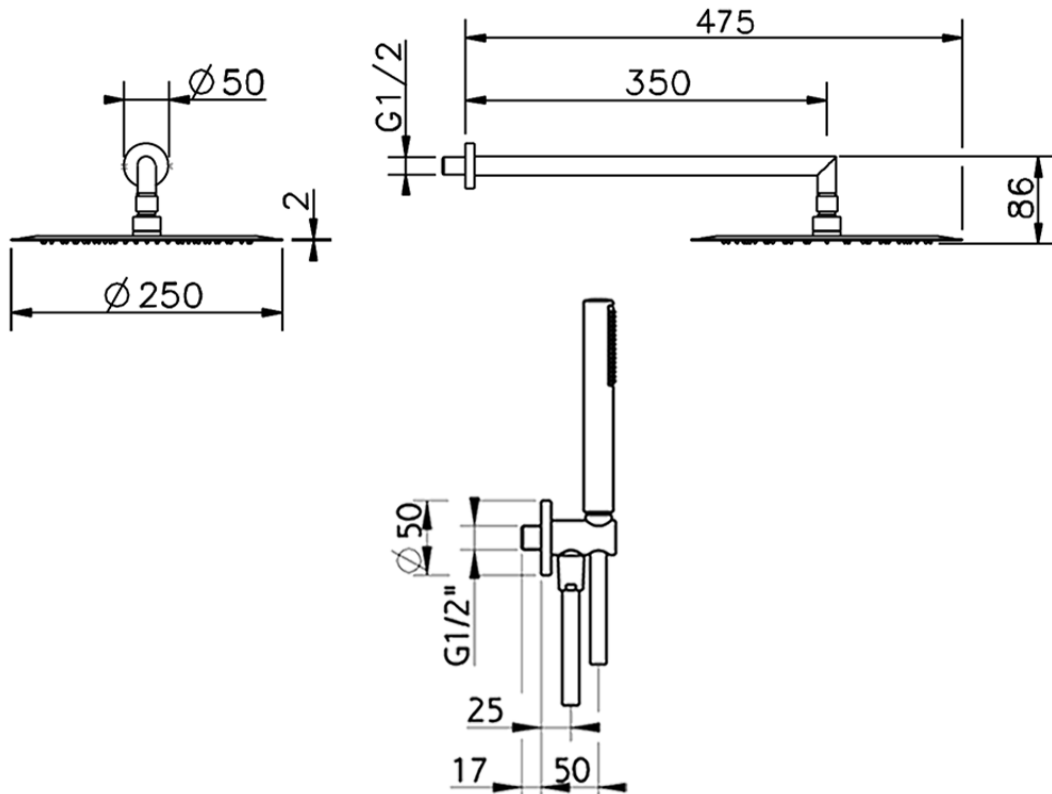

Arm and Shower Set with wall elbow integrated SHOWER_DS0K0020

DS0K0020

<https://en.cisal.it/arm-and-shower-set-with-wall-elbow-integrated-shower-ds0k0020>

2026-04-06