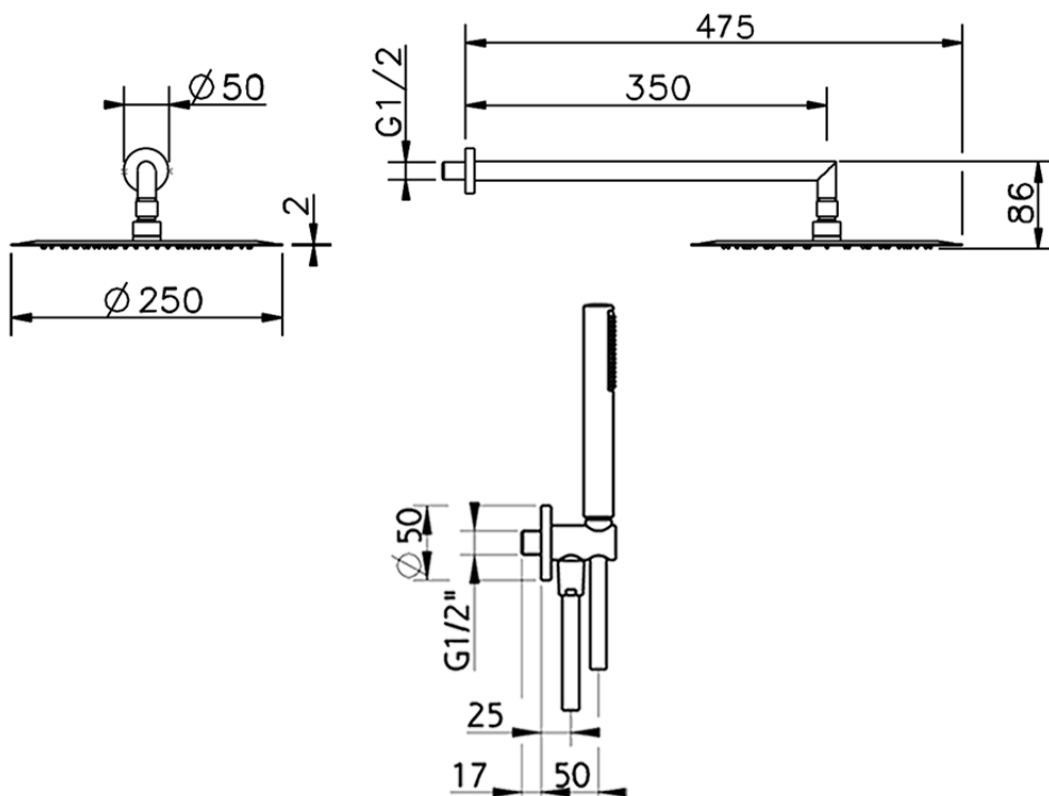

Arm and Shower Set with wall elbow integrated SHOWER_DS0K0020

DS0K0020

<https://en.cisal.it/arm-and-shower-set-with-wall-elbow-integrated-shower-ds0k0020>

2026-06-14