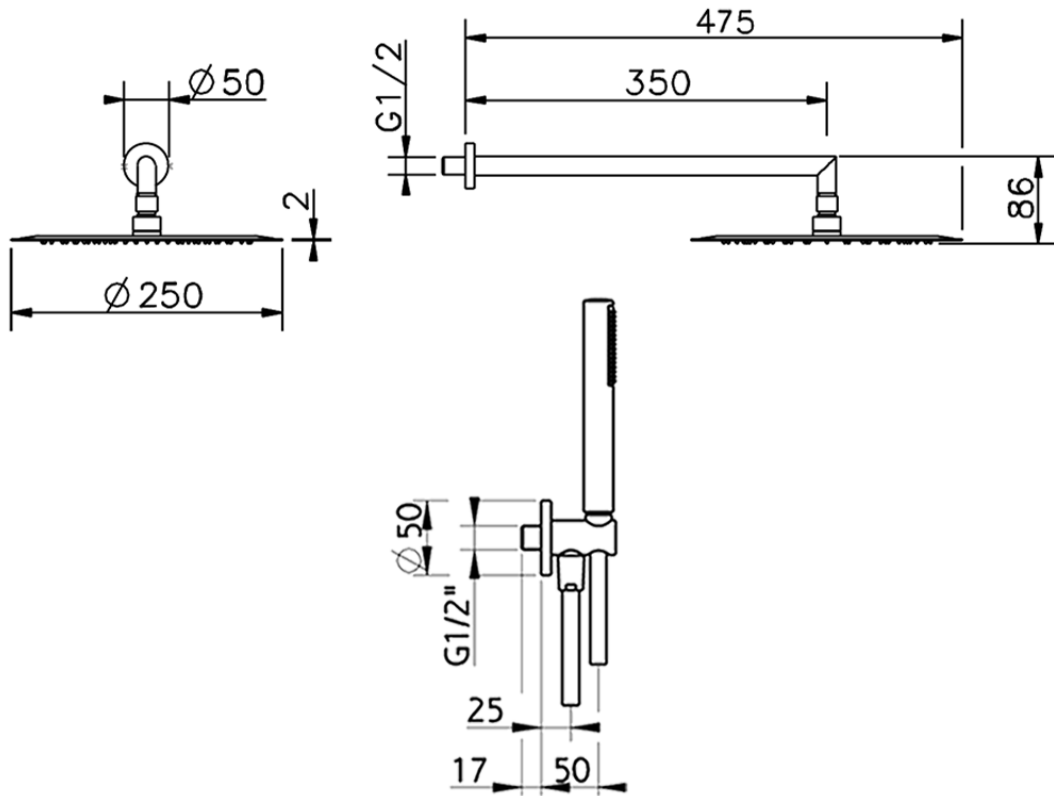

**Arm and Shower Set with wall elbow integrated SHOWER\_DS0K0020**

DS0K0020

<https://en.cisal.it/arm-and-shower-set-with-wall-elbow-integrated-shower-ds0k0020>

2026-04-26