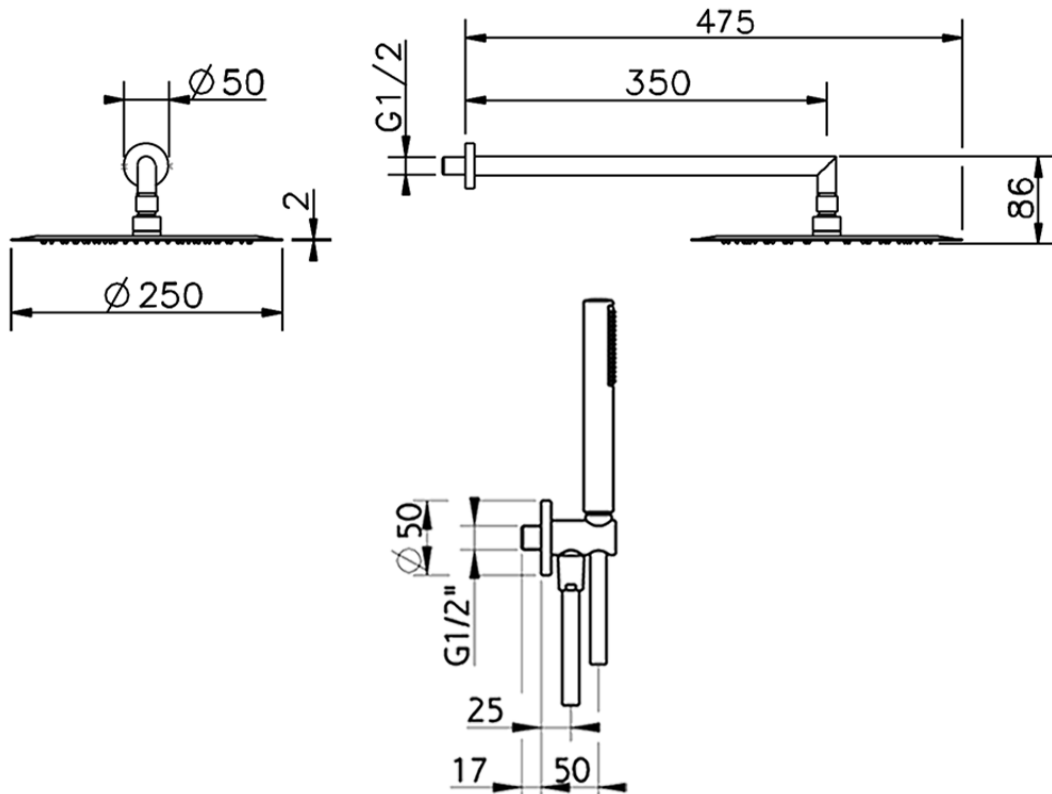

Arm and Shower Set with wall elbow integrated SHOWER_DS0K0020

DS0K0020

<https://en.cisal.it/arm-and-shower-set-with-wall-elbow-integrated-shower-ds0k0020>

2026-05-17