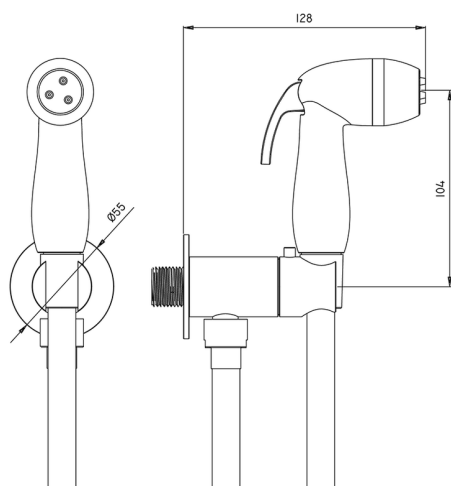

Toilet-jet handshower set HYGENIC SHOWERS_FL007920

MODEL **FL007920**

Toilet-jet handshower set, round wall bracket, single water opening, ABS Toilet-jet handshower, 120 cm PVC flexible hose

AVAILABLE FINISHINGS

CHARACTERISTICS

Toilet-jet handshower

Toilet-jet Handshower

Shut-off Hand shower, for sanitary cleaning.

2026-04-08