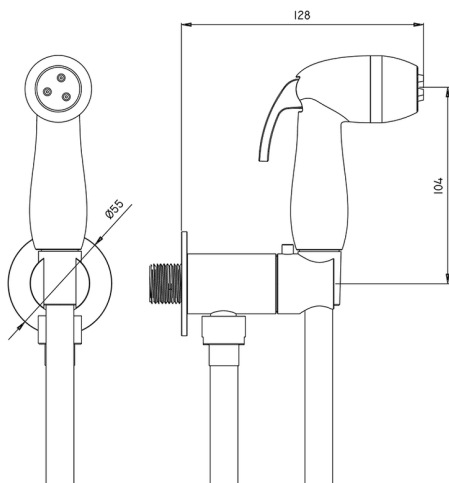

Toilet-jet handshower set HYGENIC SHOWERS_FL007920

MODEL **FL007920**

Toilet-jet handshower set, round wall bracket, single water opening, ABS Toilet-jet handshower, 120 cm PVC flexible hose

AVAILABLE FINISHINGS

CHARACTERISTICS

Toilet-jet handshower

Toilet-jet Handshower

Shut-off Hand shower, for sanitary cleaning.

2026-05-17