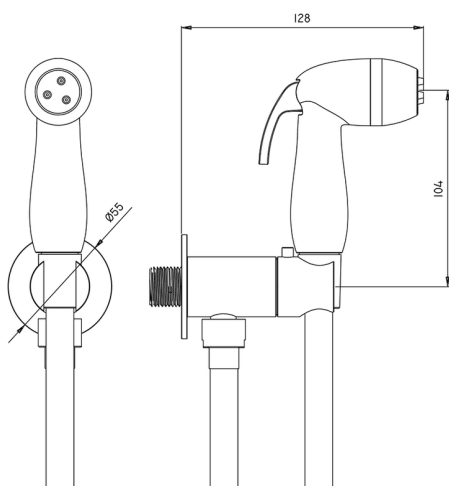

Toilet-jet handshower set HYGENIC SHOWERS_FL007920

MODEL **FL007920**

Toilet-jet handshower set, round wall bracket, single water opening, ABS Toilet-jet handshower, 120 cm PVC flexible hose

AVAILABLE FINISHINGS

CHARACTERISTICS

Toilet-jet handshower

Toilet-jet Handshower

Shut-off Hand shower, for sanitary cleaning.

2026-06-14