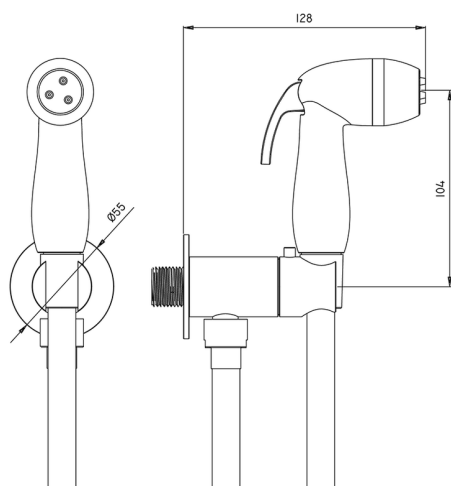

## Toilet-jet handshower set HYGENIC SHOWERS\_FL007920

MODEL **FL007920**

Toilet-jet handshower set, round wall bracket, single water opening, ABS Toilet-jet handshower, 120 cm PVC flexible hose

AVAILABLE FINISHINGS

CHARACTERISTICS

**Toilet-jet handshower**