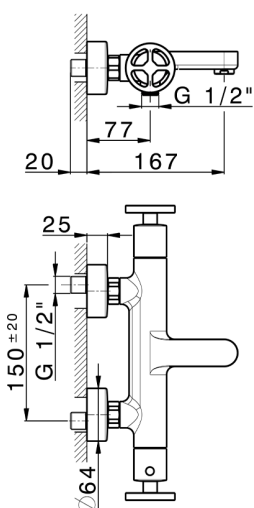

Thermostatic bath mixer GRACE_MNT21016

MODEL **MNT21016**

Thermostatic bath mixer, without shower set, 1/2" M flexible connection

AVAILABLE FINISHINGS

-  **21** 21 Chrome
-  **2F** 2F Brushed Nickel
-  **2W** 2W Brushed Gold
-  **5H** 5H Dark Brass Brushed
-  **5L** 5L Brushed Black Titanium
-  **6T** 6T Chrome/Matt Black

CHARACTERISTICS

Cartridge Spare Parts **22.04A.AR - ZZ97279004**

Argo 2 (long filter) Thermostatic Valve

DeviaStop

The Cisal Devia Stop technology allows to adjust the water flow and to direct it to the selected output point (overhead soaker, hand shower, etc).