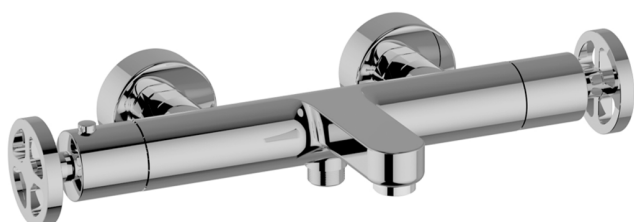

Thermostatic bath mixer GRACE_MNT21016

MODEL **MNT21016**

Thermostatic bath mixer, without shower set, 1/2" M flexible connection

AVAILABLE FINISHINGS

-  **21** 21 Chrome
-  **2F** 2F Brushed Nickel
-  **2W** 2W Brushed Gold
-  **5H** 5H Dark Brass Brushed
-  **5L** 5L Brushed Black Titanium
-  **6T** 6T Chrome/Matt Black

CHARACTERISTICS

Cartridge Spare Parts **22.04A.AR - ZZ97279004**

Argo 2 (long filter) Thermostatic Valve

DeviaStop

The Cisal Devia Stop technology allows to adjust the water flow and to direct it to the selected output point (overhead soaker, hand shower, etc).

Thermostatic

The Cisal thermostatic is your personal water manager, helping you to handle, control and save water and energy.

2024-12-21