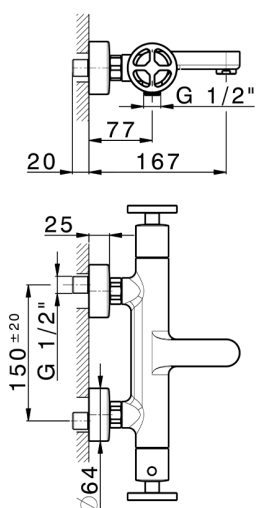

Thermostatic bath mixer GRACE_MNT21016

MODEL **MNT21016**

Thermostatic bath mixer, without shower set, 1/2" M flexible connection

AVAILABLE FINISHINGS

-  **21** 21 Chrome
-  **2F** 2F Brushed Nickel
-  **2W** 2W Brushed Gold
-  **5H** 5H Dark Brass Brushed
-  **5L** 5L Brushed Black Titanium
-  **6T** 6T Chrome/Matt Black

CHARACTERISTICS

Cartridge Spare Parts **22.04A.AR - ZZ97279004**

Argo 2 (long filter) Thermostatic Valve

DeviaStop

The Cisal Devia Stop technology allows to adjust the water flow and to direct it to the selected output point (overhead soaker, hand shower, etc).