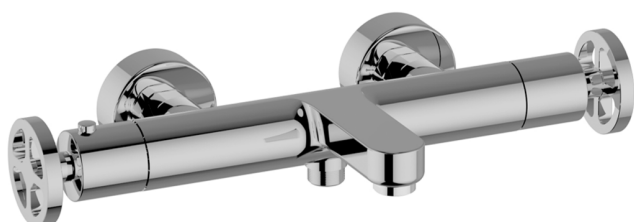

Thermostatic bath mixer GRACE_MNT21016

MODEL **MNT21016**

Thermostatic bath mixer, without shower set, 1/2" M flexible connection

AVAILABLE FINISHINGS

-  **21** 21 Chrome
-  **2F** 2F Brushed Nickel
-  **2W** 2W Brushed Gold
-  **5H** 5H Dark Brass Brushed
-  **5L** 5L Brushed Black Titanium
-  **6T** 6T Chrome/Matt Black

CHARACTERISTICS

Cartridge Spare Parts **22.04A.AR - ZZ97279004**

Argo 2 (long filter) Thermostatic Valve

DeviaStop

The Cisal Devia Stop technology allows to adjust the water flow and to direct it to the selected output point (overhead soaker, hand shower, etc).

Thermostatic

The Cisal thermostatic is your personal water manager, helping you to handle, control and save water and energy.

2024-12-30