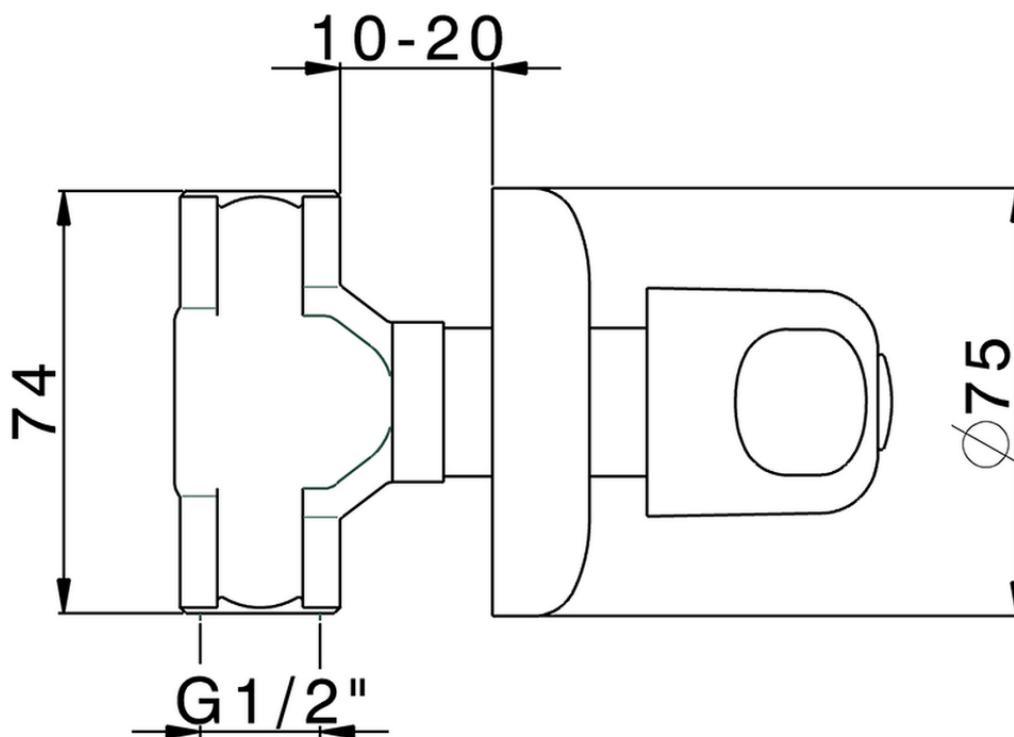

**Concealed stop valve COMPONENTS\_ZA000290**

ZA000290

<https://en.cisal.it/concealed-stop-valve-components-za000290>

2026-04-24