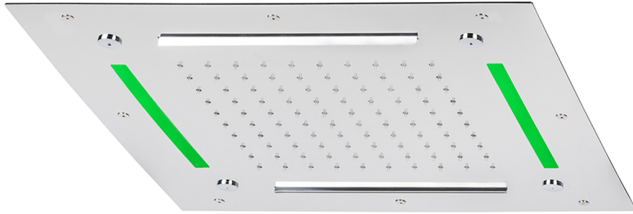

## 500x500 mm Chromotherapy Ceiling showerhead ZEN SHOWER\_ZS0C0095

MODEL **ZS0C0095**

500x500 mm Chromotherapy Ceiling showerhead, rain, spaying functions, 2 waterfalls, chromotherapy functions, built-in control included, Stainless Steel AISI 304

AVAILABLE FINISHINGS

-  **D1** D1 Brushed Inox
-  **40** 40 Matt Black
-  **4Q** 4Q Matt White
-  **5G** 5G Rose Gold
-  **D2** D2 Polished Inox

CHARACTERISTICS

2026-06-13