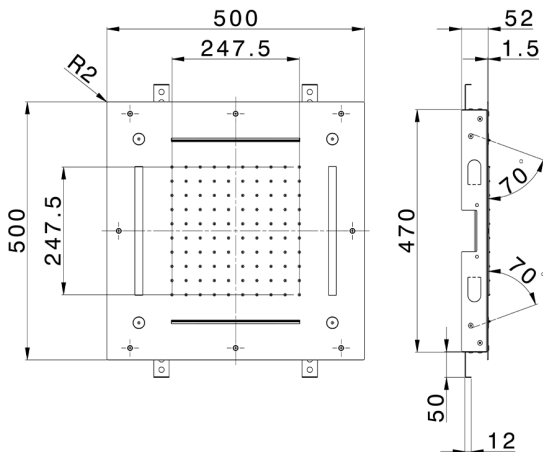

500x500 mm Chromotherapy Ceiling showerhead ZEN SHOWER_ZS0C0095

MODEL **ZS0C0095**

500x500 mm Chromotherapy Ceiling showerhead, rain, spaying functions, 2 waterfalls, chromotherapy functions, built-in control included, Stainless Steel AISI 304

AVAILABLE FINISHINGS

- **D1** D1 Brushed Inox
- **40** 40 Matt Black
- **4Q** 4Q Matt White
- **5G** 5G Rose Gold
- **D2** D2 Polished Inox

CHARACTERISTICS

2026-06-13