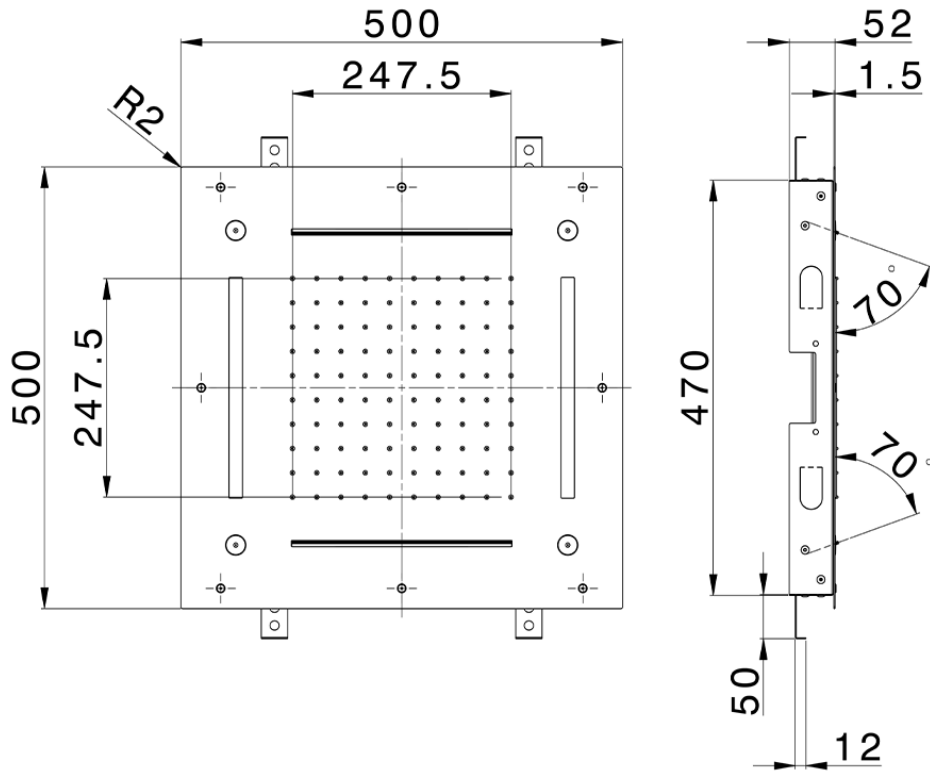

500x500 mm Chromotherapy Ceiling showerhead ZEN SHOWER_ZS0C0095

ZS0C0095

<https://en.cisal.it/500x500-mm-chromotherapy-ceiling-showerhead-zen-shower-zs0c0095>

2026-04-14