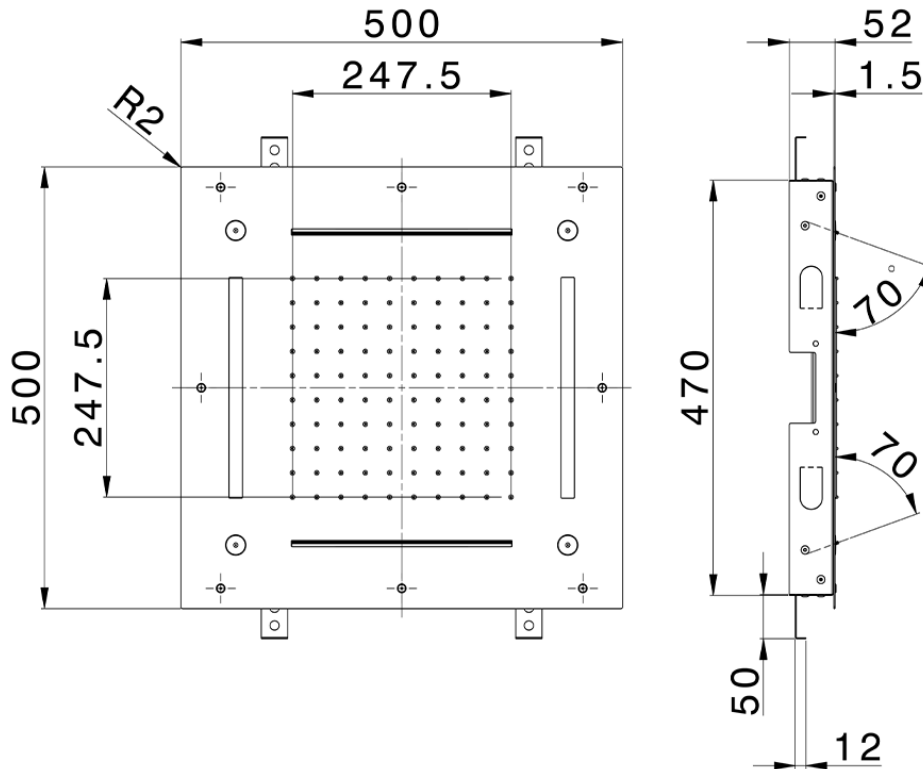

## 500x500 mm Chromotherapy Ceiling showerhead ZEN SHOWER\_ZS0C0095

ZS0C0095

<https://en.cisal.it/500x500-mm-chromotherapy-ceiling-showerhead-zen-shower-zs0c0095>

2026-06-14