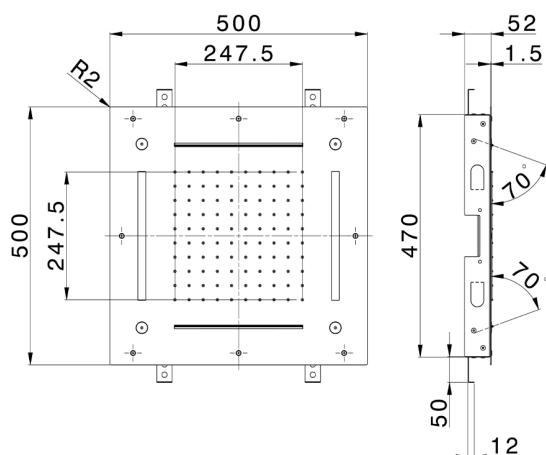

500x500 mm Chromotherapy Ceiling showerhead ZEN SHOWER_ZS0C0095

MODEL **ZS0C0095**

500x500 mm Chromotherapy Ceiling showerhead, rain, spaying functions, 2 waterfalls, chromotherapy functions, built-in control included, Stainless Steel AISI 304