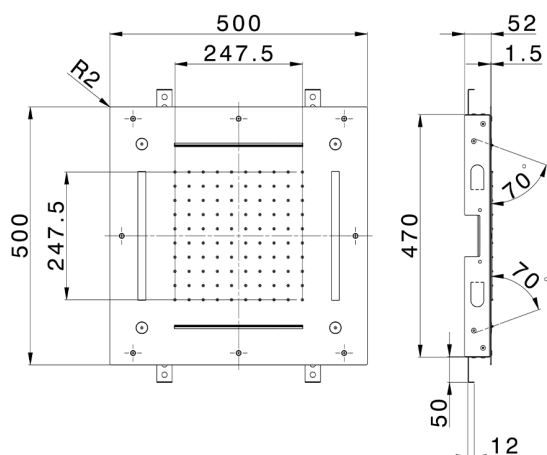

## 500x500 mm Chromotherapy Ceiling showerhead ZEN SHOWER\_ZS0C0095

MODEL **ZS0C0095**

500x500 mm Chromotherapy Ceiling showerhead, rain, spaying functions, 2 waterfalls, chromotherapy functions, built-in control included, Stainless Steel AISI 304