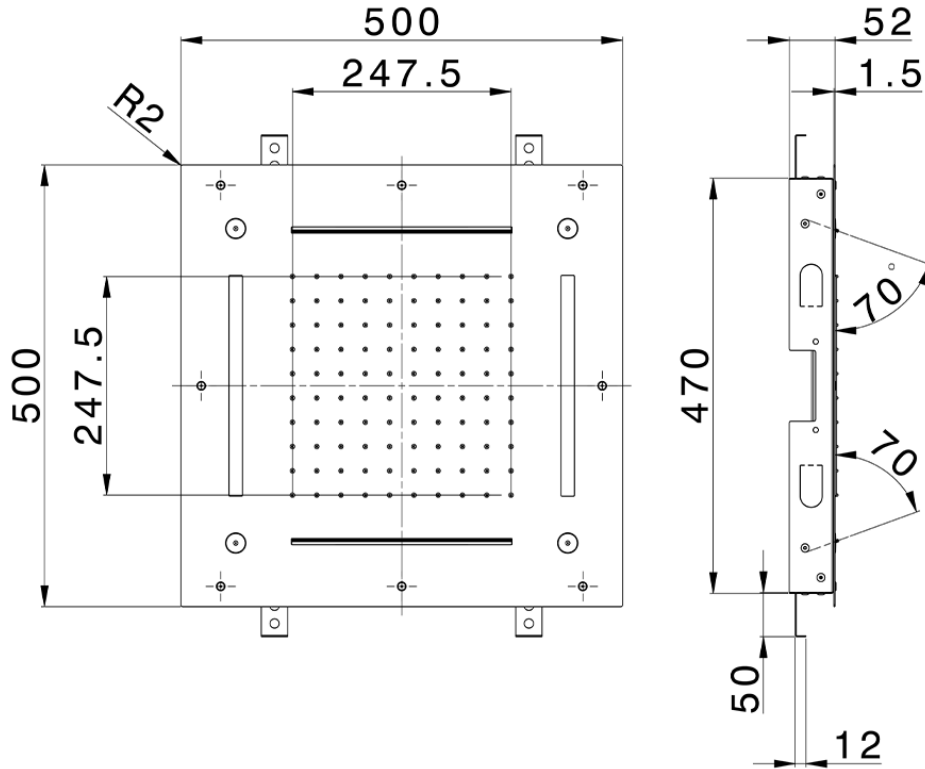

500x500 mm Chromotherapy Ceiling showerhead ZEN SHOWER_ZS0C0095

ZS0C0095

<https://en.cisal.it/500x500-mm-chromotherapy-ceiling-showerhead-zen-shower-zs0c0095>

2026-04-20