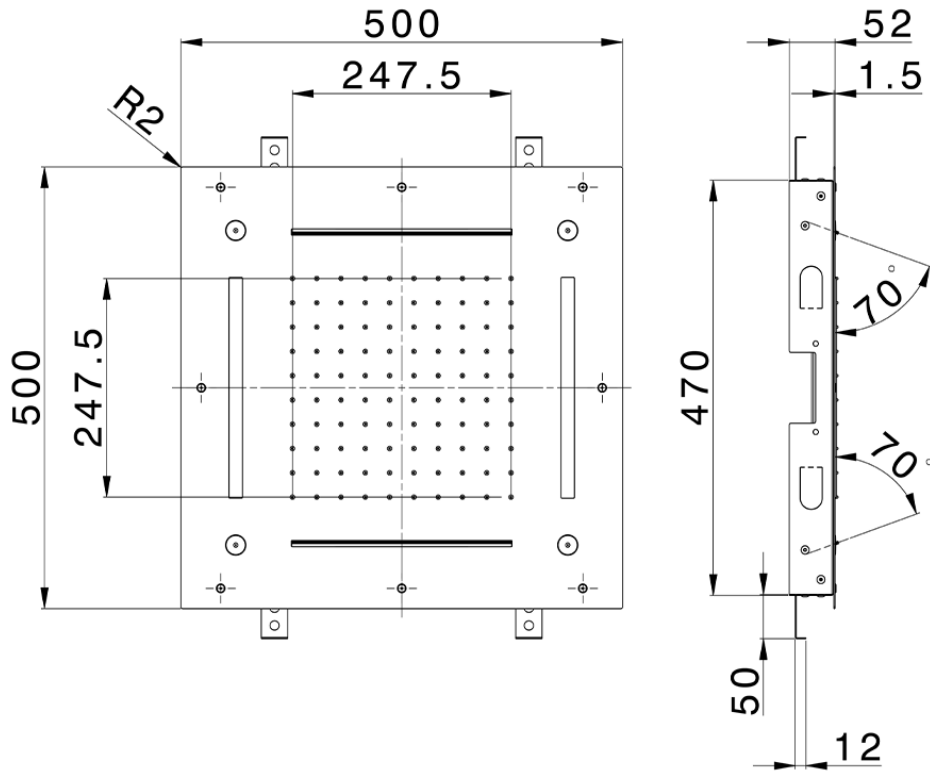

500x500 mm Chromotherapy Ceiling showerhead ZEN SHOWER_ZS0C0095

ZS0C0095

<https://en.cisal.it/500x500-mm-chromotherapy-ceiling-showerhead-zen-shower-zs0c0095>

2026-06-14