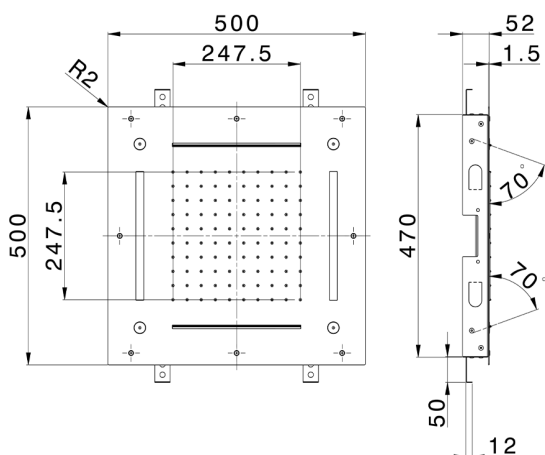

500x500 mm Chromotherapy Ceiling showerhead ZEN SHOWER_ZS0C0095

MODEL **ZS0C0095**

500x500 mm Chromotherapy Ceiling showerhead, rain, spaying functions, 2 waterfalls, chromotherapy functions, built-in control included, Stainless Steel AISI 304