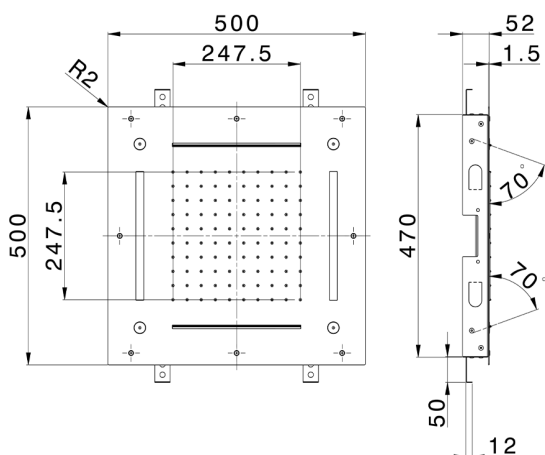

## 500x500 mm Chromotherapy Ceiling showerhead ZEN SHOWER\_ZS0C0095

MODEL **ZS0C0095**

500x500 mm Chromotherapy Ceiling showerhead, rain, spaying functions, 2 waterfalls, chromotherapy functions, built-in control included, Stainless Steel AISI 304