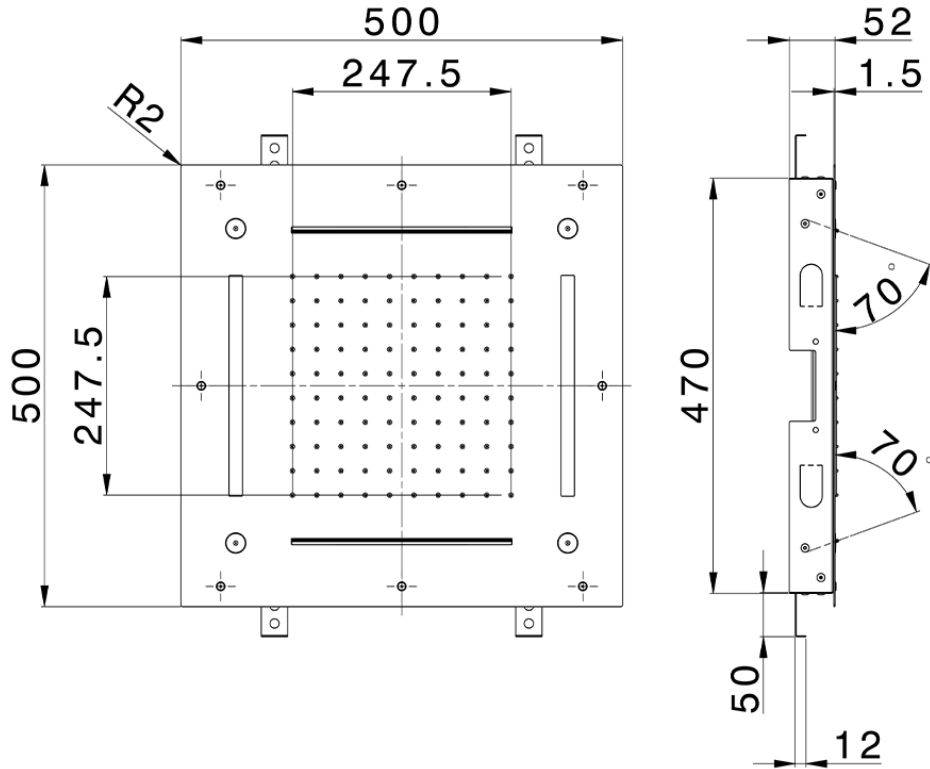

## 500x500 mm Chromotherapy Ceiling showerhead ZEN SHOWER\_ZS0C0095

ZS0C0095

<https://en.cisal.it/500x500-mm-chromotherapy-ceiling-showerhead-zen-shower-zs0c0095>

2026-05-19