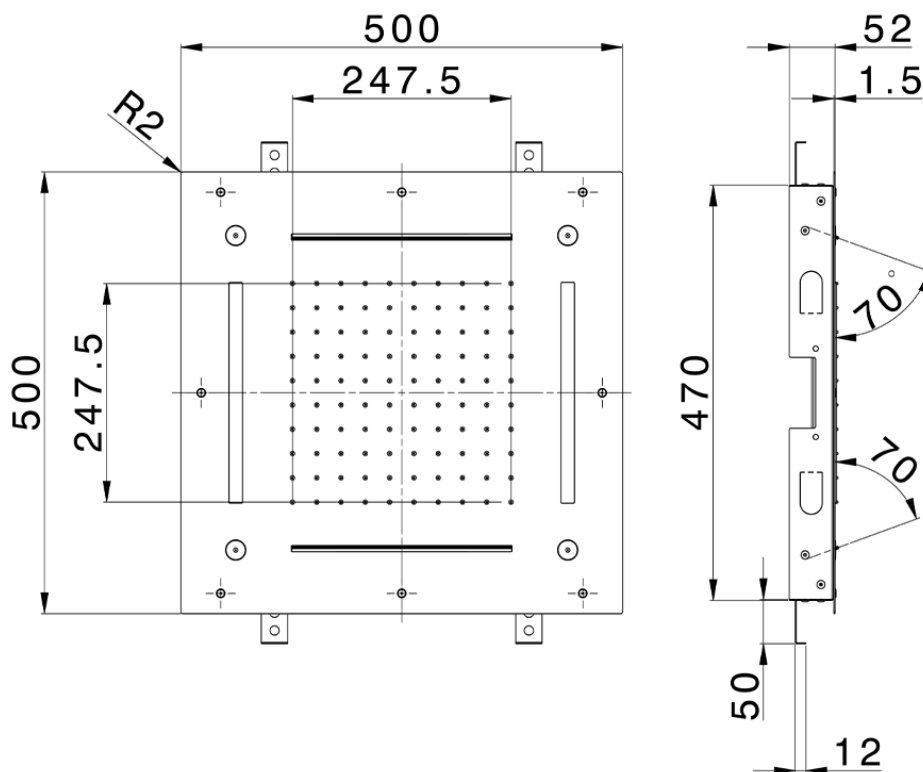

500x500 mm Chromotherapy Ceiling showerhead ZEN SHOWER_ZS0C0095

ZS0C0095

<https://en.cisal.it/500x500-mm-chromotherapy-ceiling-showerhead-zen-shower-zs0c0095>

2026-04-14