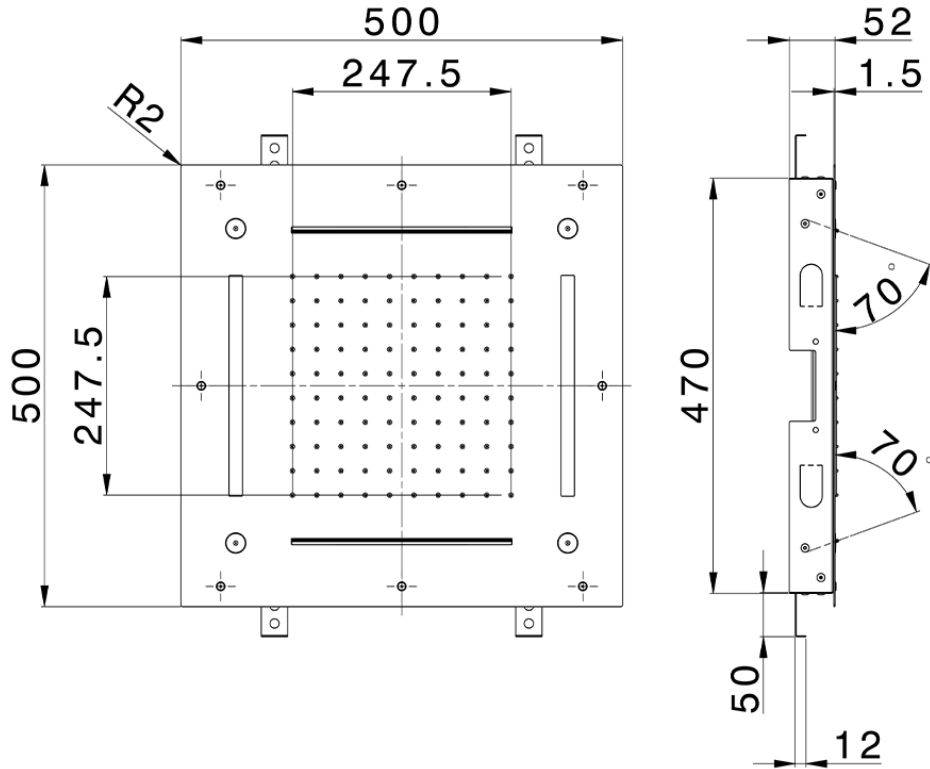

500x500 mm Chromotherapy Ceiling showerhead ZEN SHOWER_ZS0C0095

ZS0C0095

<https://en.cisal.it/500x500-mm-chromotherapy-ceiling-showerhead-zen-shower-zs0c0095>

2026-06-08