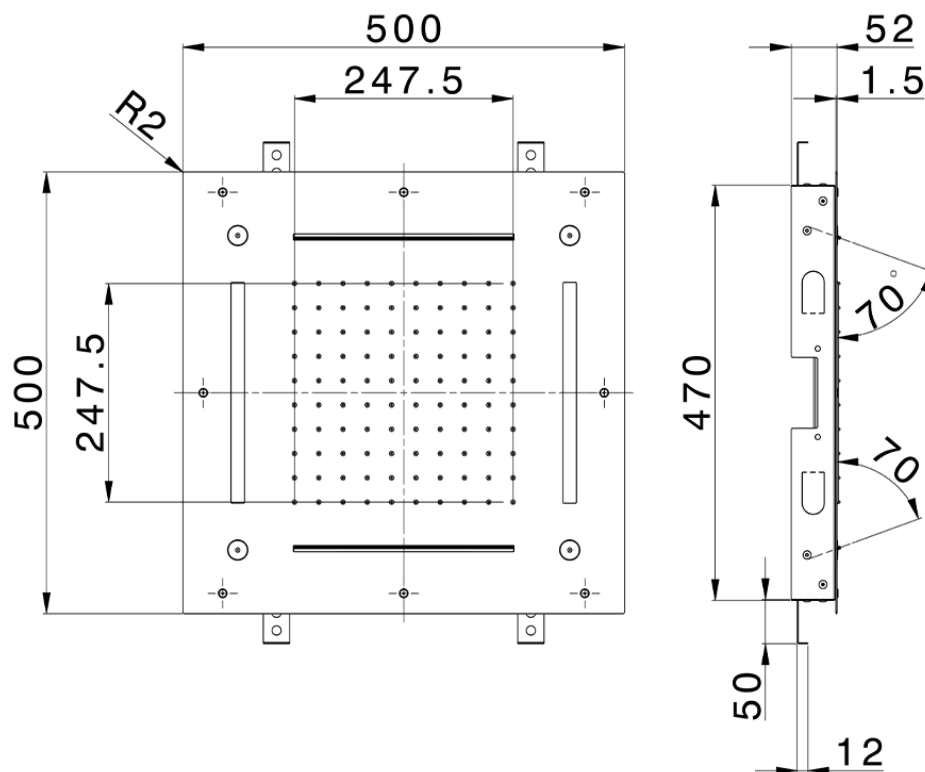

500x500 mm Chromotherapy Ceiling showerhead ZEN SHOWER_ZS0C0095

ZS0C0095

<https://en.cisal.it/500x500-mm-chromotherapy-ceiling-showerhead-zen-shower-zs0c0095>

2026-05-19