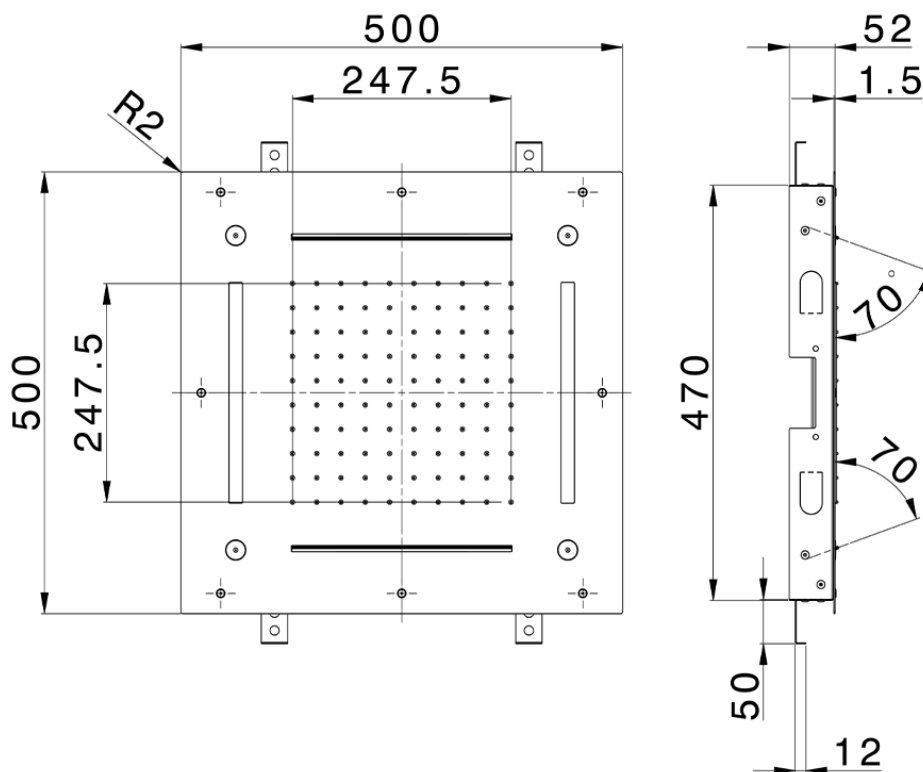

500x500 mm Chromotherapy Ceiling showerhead ZEN SHOWER_ZS0C0095

ZS0C0095

<https://en.cisal.it/500x500-mm-chromotherapy-ceiling-showerhead-zen-shower-zs0c0095>

2026-04-20