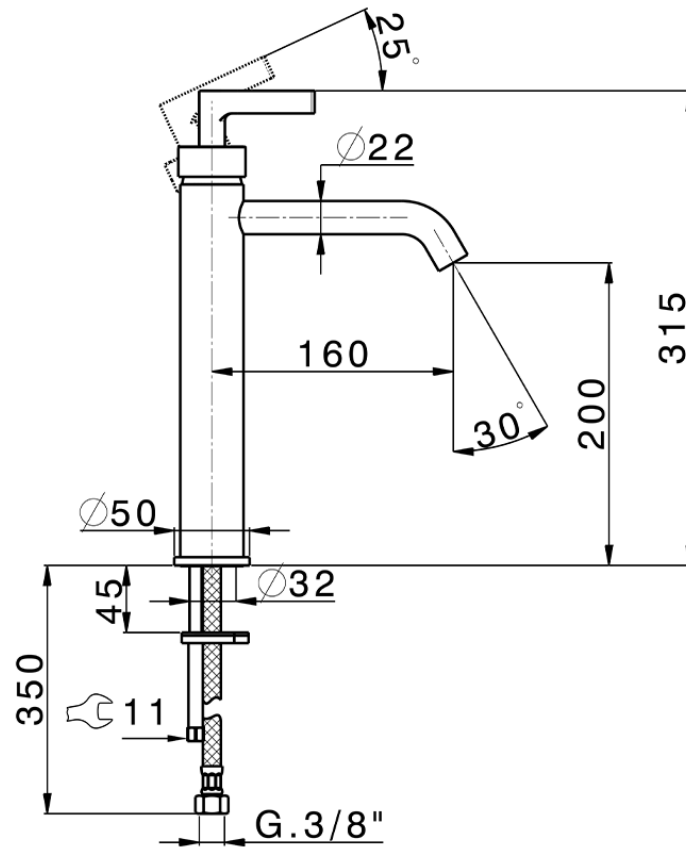

## Single lever tall washbasin mixer GRACE\_GC003540

GC003540

<https://en.cisal.it/single-lever-tall-washbasin-mixer-grace-gc003540>

2026-04-06