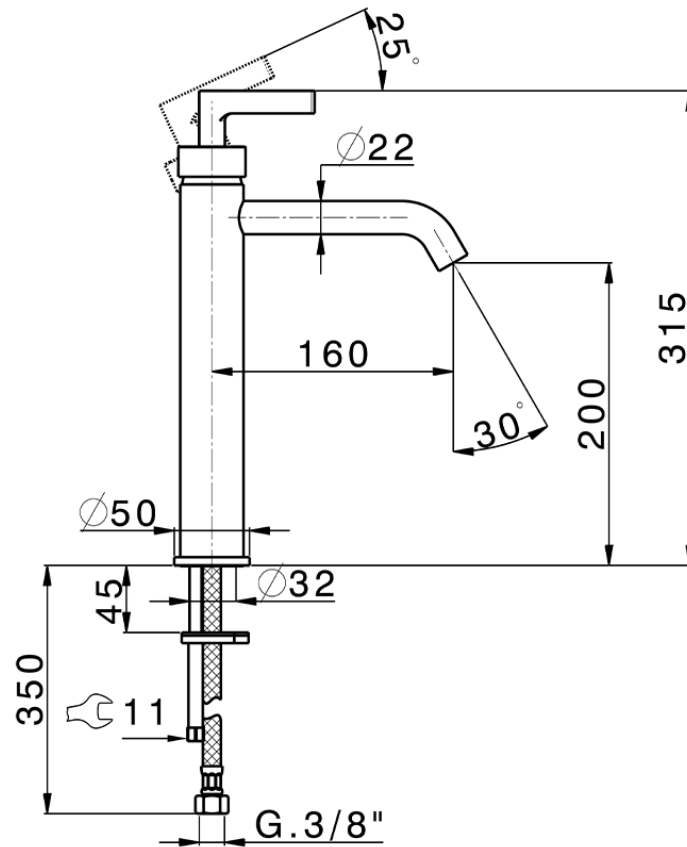

Single lever tall washbasin mixer GRACE_GC003540

GC003540

<https://en.cisal.it/single-lever-tall-washbasin-mixer-grace-gc003540>

2026-04-27