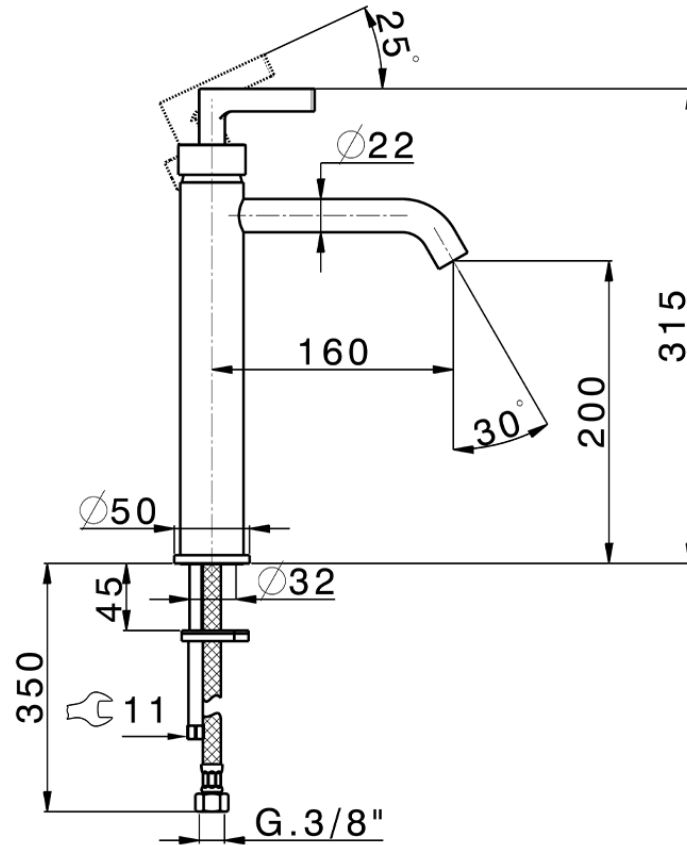

Single lever tall washbasin mixer GRACE_GC003540

GC003540

<https://en.cisal.it/single-lever-tall-washbasin-mixer-grace-gc003540>

2026-04-06