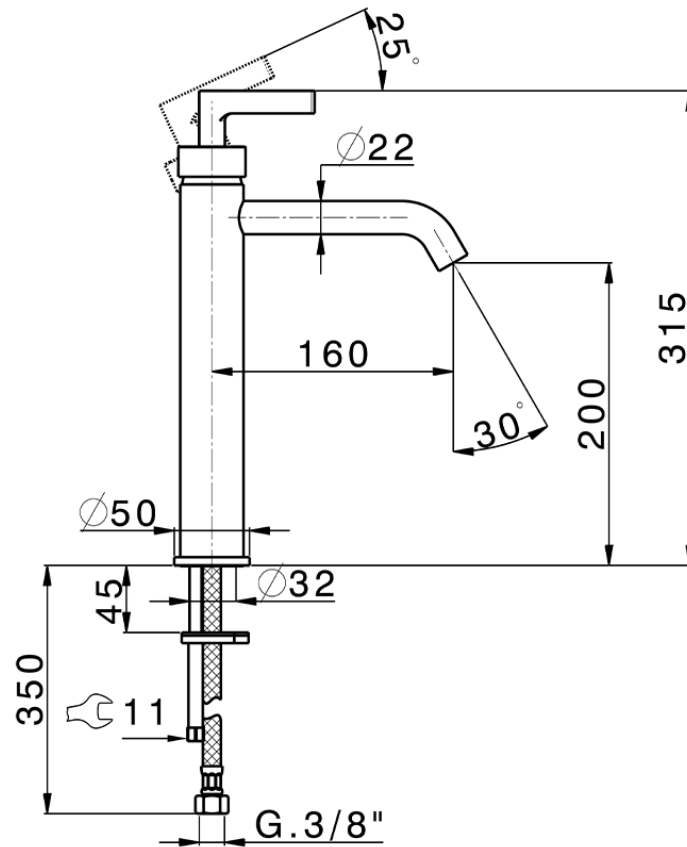

Single lever tall washbasin mixer GRACE_GC003540

GC003540

<https://en.cisal.it/single-lever-tall-washbasin-mixer-grace-gc003540>

2026-06-14