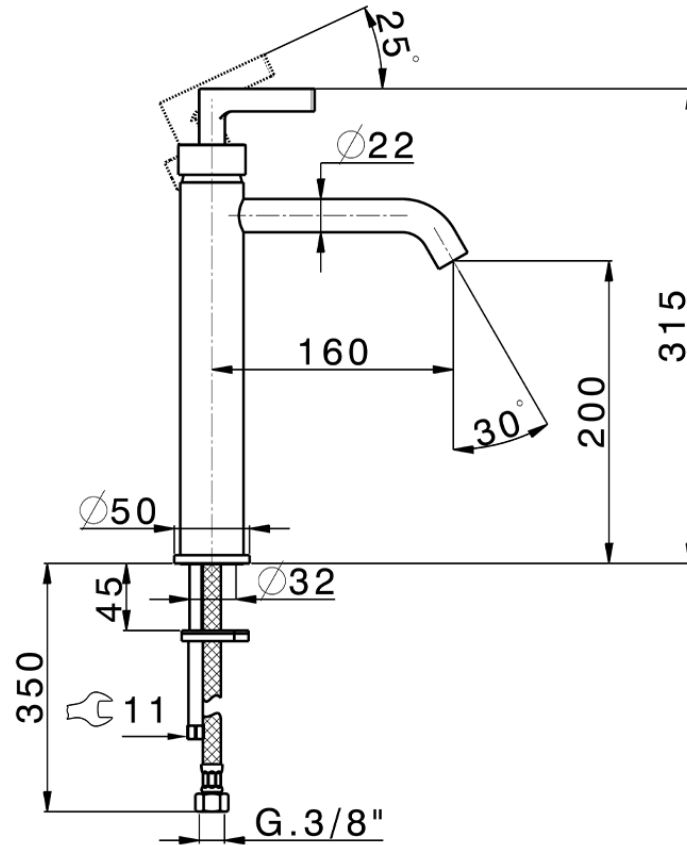

## Single lever tall washbasin mixer GRACE\_GC003540

GC003540

<https://en.cisal.it/single-lever-tall-washbasin-mixer-grace-gc003540>

2026-04-26