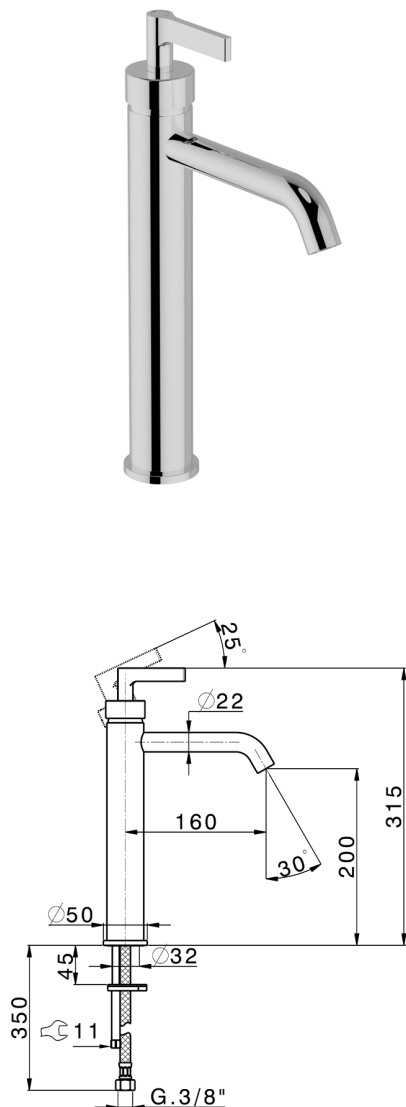

## Single lever tall washbasin mixer GRACE\_GC003540

MODEL **GC003540**

Single lever tall washbasin mixer, without automatic pop-up waste, G.3/8" stainless steel flexible hoses

### AVAILABLE FINISHINGS

-  **21** 21 Chrome
-  **2F** 2F Brushed Nickel
-  **2W** 2W Brushed Gold
-  **5H** 5H Dark Brass Brushed
-  **5L** 5L Brushed Black Titanium
-  **6T** 6T Chrome/Matt Black

### CHARACTERISTICS

Cartridge Spare Parts **ZZ99672000**

**35 mm Cartridge**

### EcoStop

EcoStop feature limits water flow to approximately 50% of maximum output with one point of resistance on setting. Push slightly past the middle stop only when full water output is required. This will save water up to 50%.