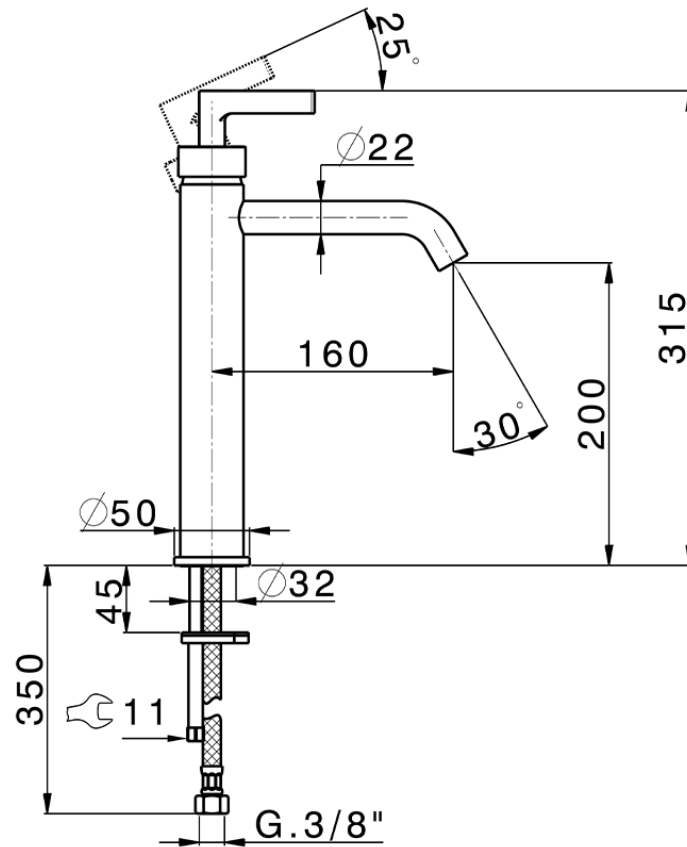

Single lever tall washbasin mixer GRACE_GC003540

GC003540

<https://en.cisal.it/single-lever-tall-washbasin-mixer-grace-gc003540>

2026-06-13