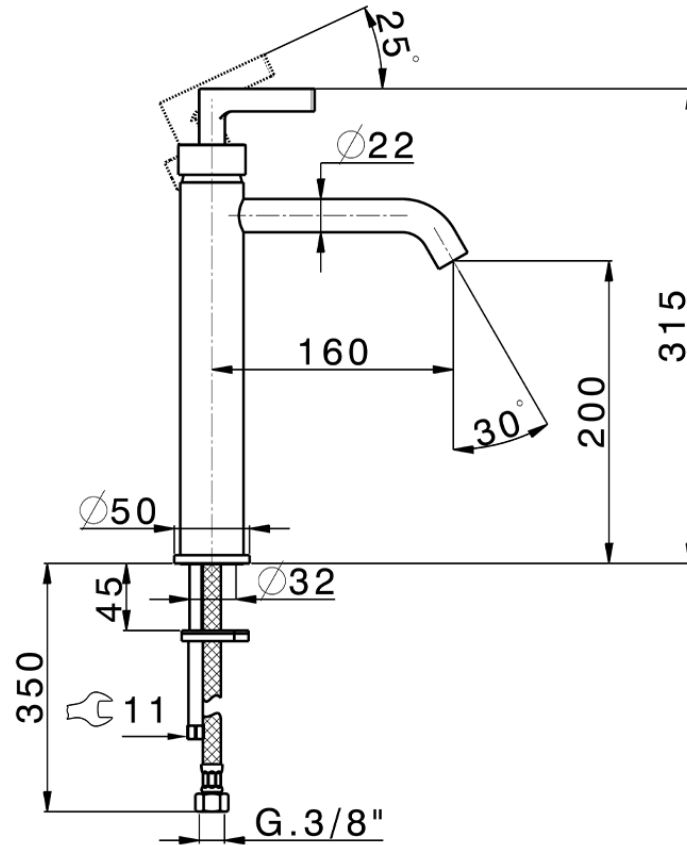

Single lever tall washbasin mixer GRACE_GC003540

GC003540

<https://en.cisal.it/single-lever-tall-washbasin-mixer-grace-gc003540>

2026-05-17