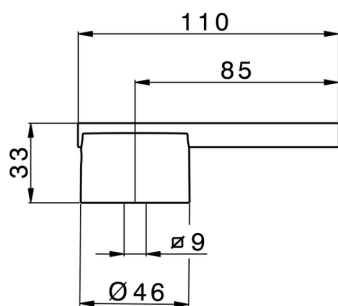

## Lever 'CY' SPARE PARTS\_ZZ954070

MODEL **ZZ954070**

Lever 'CY', for items  
CY00210-CY00300-CY00551-ZZ95417

AVAILABLE FINISHINGS

**21** 21 Chrome

CHARACTERISTICS

2024-12-27