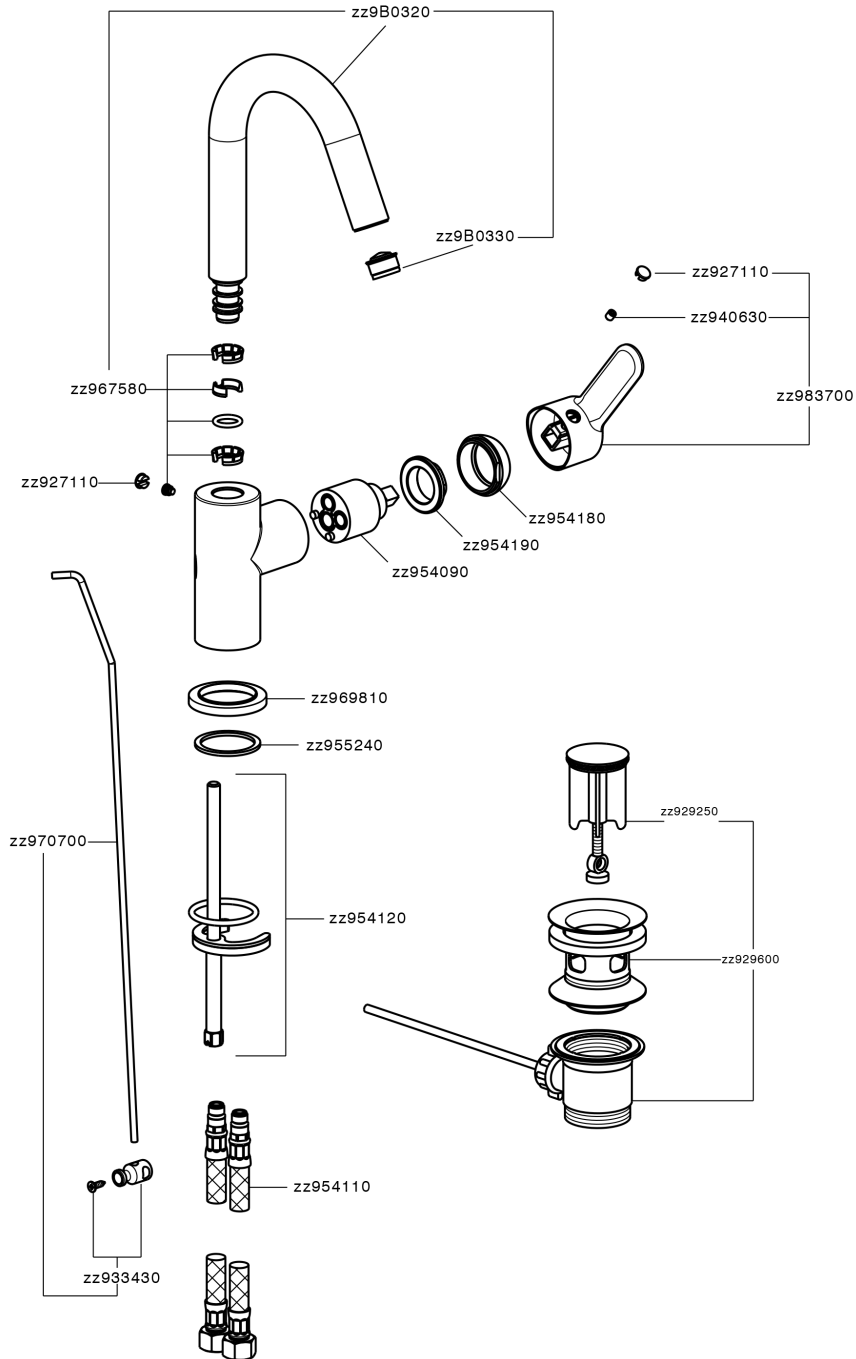

## Single lever washbasin mixer EnergySave TENDER\_C2000475

C2000475

<https://en.cisal.it/single-lever-washbasin-mixer-energysave-tender-c2000475>

2024-12-22