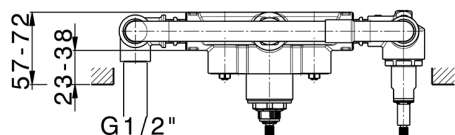

## Concealed thermostatic shower mixer, 2-outlets CONCEALED\_ZA019340

MODEL **ZA019340**

Concealed thermostatic shower mixer,  
2-outlets, without trim kit

AVAILABLE FINISHINGS

 **04** 04 Without finishing

CHARACTERISTICS

Concealed **1**  
Cartridge Spare Parts **24.04A.PP**  
**8x20 Plus P Thermostatic Valve**