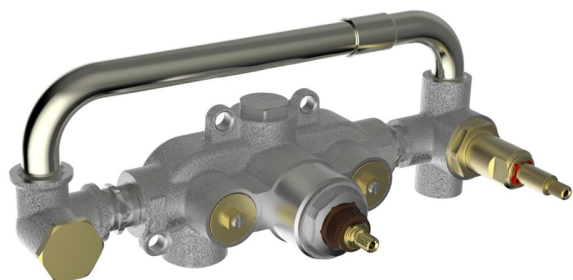

## Concealed thermostatic shower mixer, 2-outlets CONCEALED\_ZA019340

MODEL **ZA019340**

Concealed thermostatic shower mixer,  
2-outlets, without trim kit

AVAILABLE FINISHINGS

 **04** 04 Without finishing

CHARACTERISTICS

Concealed **1**  
Cartridge Spare Parts **24.04A.PP**  
**8x20 Plus P Thermostatic Valve**

### Thermostatic

The Cisal thermostatic is your personal water manager, helping you to handle, control and save water and energy.

2026-06-13