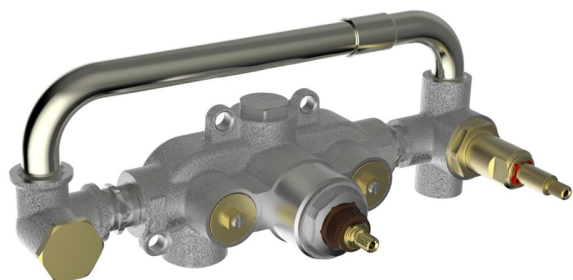

Concealed thermostatic shower mixer, 2-outlets CONCEALED_ZA019340

MODEL **ZA019340**

Concealed thermostatic shower mixer,
2-outlets, without trim kit

AVAILABLE FINISHINGS

CHARACTERISTICS

Concealed **1**
 Cartridge Spare Parts **24.04A.PP**
8x20 Plus P Thermostatic Valve

Thermostatic

The Cisal thermostatic is your personal water manager, helping you to handle, control and save water and energy.

2026-04-10