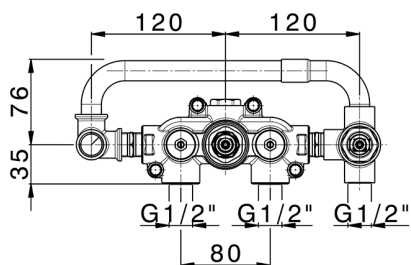

Concealed thermostatic shower mixer, 2-outlets CONCEALED_ZA019340

MODEL **ZA019340**

Concealed thermostatic shower mixer,
2-outlets, without trim kit

AVAILABLE FINISHINGS

CHARACTERISTICS

Concealed **1**
 Cartridge Spare Parts **24.04A.PP**
8x20 Plus P Thermostatic Valve