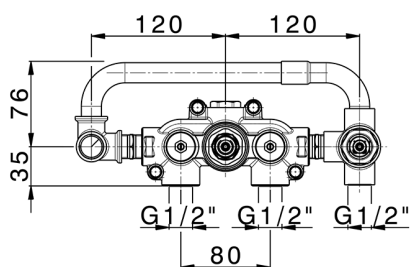

## Concealed thermostatic shower mixer, 2-outlets CONCEALED\_ZA019340

MODEL **ZA019340**

Concealed thermostatic shower mixer,  
2-outlets, without trim kit

AVAILABLE FINISHINGS

 **04** 04 Without finishing

CHARACTERISTICS

Concealed **1**  
Cartridge Spare Parts **24.04A.PP**  
**8x20 Plus P Thermostatic Valve**