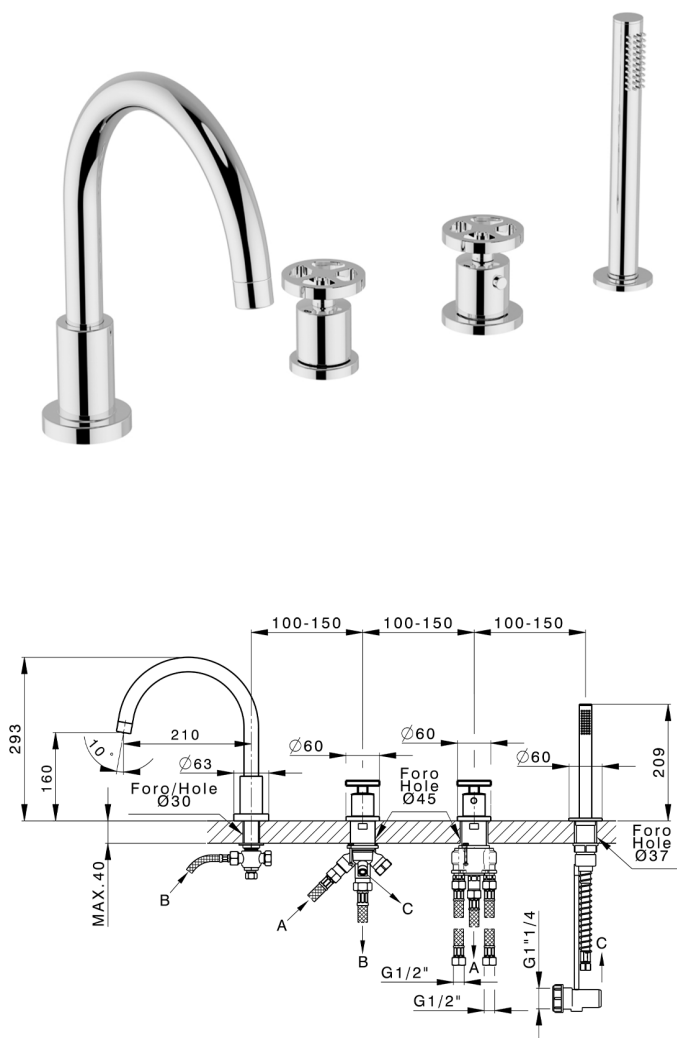

Thermostatic deck-mounted 4-hole mixer GRACE_MNT76010

MODEL **MNT76010**

Thermostatic deck-mounted 4-hole mixer, 2 outlet diverter, 22,5 mm Brass One Spray handshower, 150 cm pull-out flexible hose

AVAILABLE FINISHINGS

-  **21** 21 Chrome
-  **2F** 2F Brushed Nickel
-  **2W** 2W Brushed Gold
-  **5H** 5H Dark Brass Brushed
-  **5L** 5L Brushed Black Titanium
-  **6T** 6T Chrome/Matt Black

CHARACTERISTICS

Cartridge Spare Parts **24.04A.PP**

8x20 Plus P Thermostatic Valve

2026-05-19