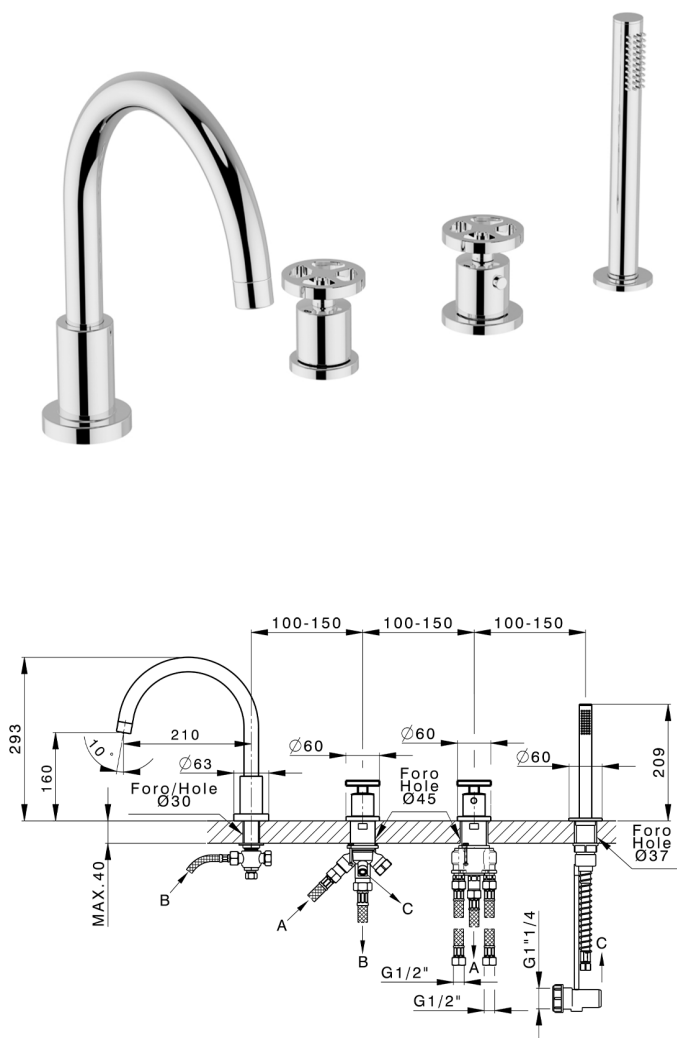

Thermostatic deck-mounted 4-hole mixer GRACE_MNT76010

MODEL **MNT76010**

Thermostatic deck-mounted 4-hole mixer, 2 outlet diverter, 22,5 mm Brass One Spray handshower, 150 cm pull-out flexible hose

AVAILABLE FINISHINGS

-  **21** 21 Chrome
-  **2F** 2F Brushed Nickel
-  **2W** 2W Brushed Gold
-  **5H** 5H Dark Brass Brushed
-  **5L** 5L Brushed Black Titanium
-  **6T** 6T Chrome/Matt Black

CHARACTERISTICS

Cartridge Spare Parts **24.04A.PP**

8x20 Plus P Thermostatic Valve

2026-06-13