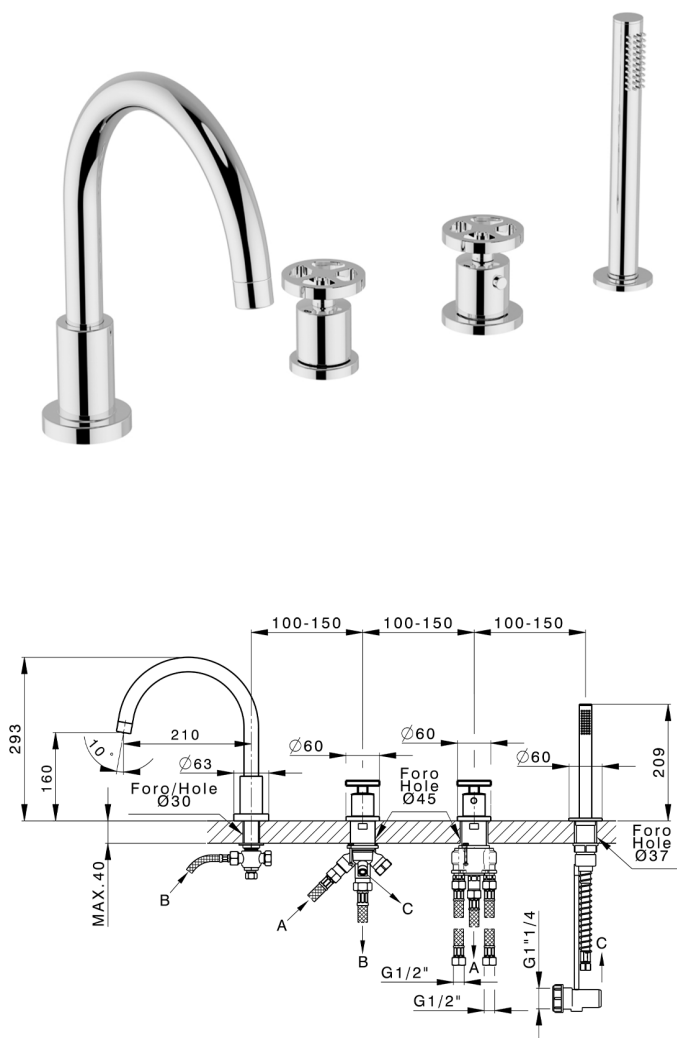

Thermostatic deck-mounted 4-hole mixer GRACE_MNT76010

MODEL **MNT76010**

Thermostatic deck-mounted 4-hole mixer, 2 outlet diverter, 22,5 mm Brass One Spray handshower, 150 cm pull-out flexible hose

AVAILABLE FINISHINGS

-  **21** 21 Chrome
-  **2F** 2F Brushed Nickel
-  **2W** 2W Brushed Gold
-  **5H** 5H Dark Brass Brushed
-  **5L** 5L Brushed Black Titanium
-  **6T** 6T Chrome/Matt Black

CHARACTERISTICS

Cartridge Spare Parts **24.04A.PP**

8x20 Plus P Thermostatic Valve

2026-06-14