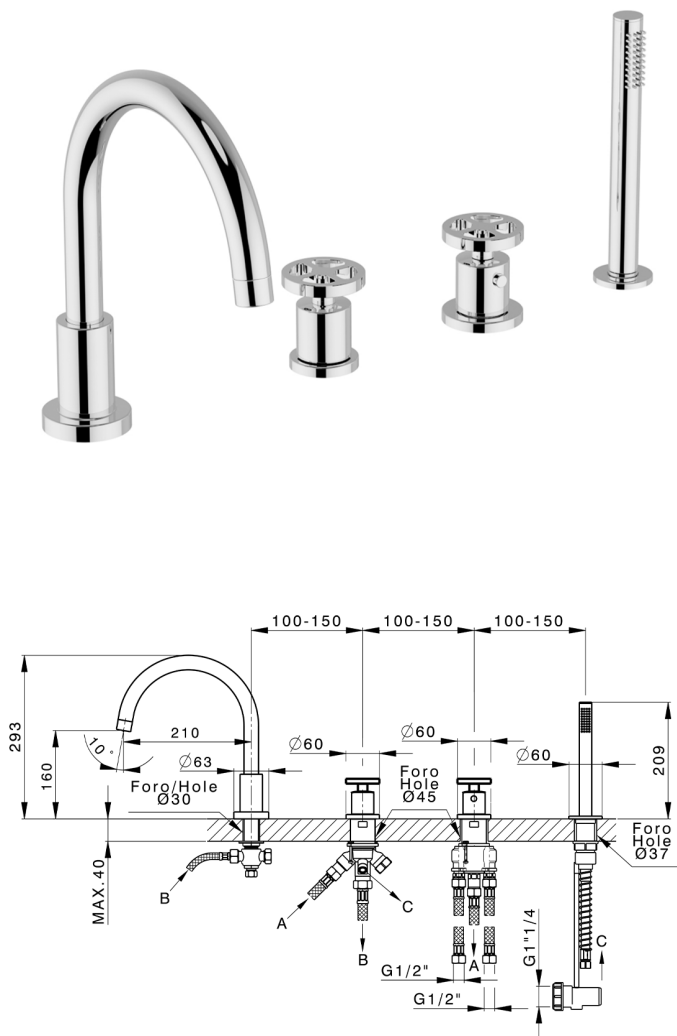

## Thermostatic deck-mounted 4-hole mixer GRACE\_MNT76010

MODEL **MNT76010**

Thermostatic deck-mounted 4-hole mixer, 2 outlet diverter, 22,5 mm Brass One Spray handshower, 150 cm pull-out flexible hose

### AVAILABLE FINISHINGS

-  **21** 21 Chrome
-  **2F** 2F Brushed Nickel
-  **2W** 2W Brushed Gold
-  **5H** 5H Dark Brass Brushed
-  **5L** 5L Brushed Black Titanium
-  **6T** 6T Chrome/Matt Black

### CHARACTERISTICS

Cartridge Spare Parts **24.04A.PP**

**8x20 Plus P Thermostatic Valve**

2026-04-29