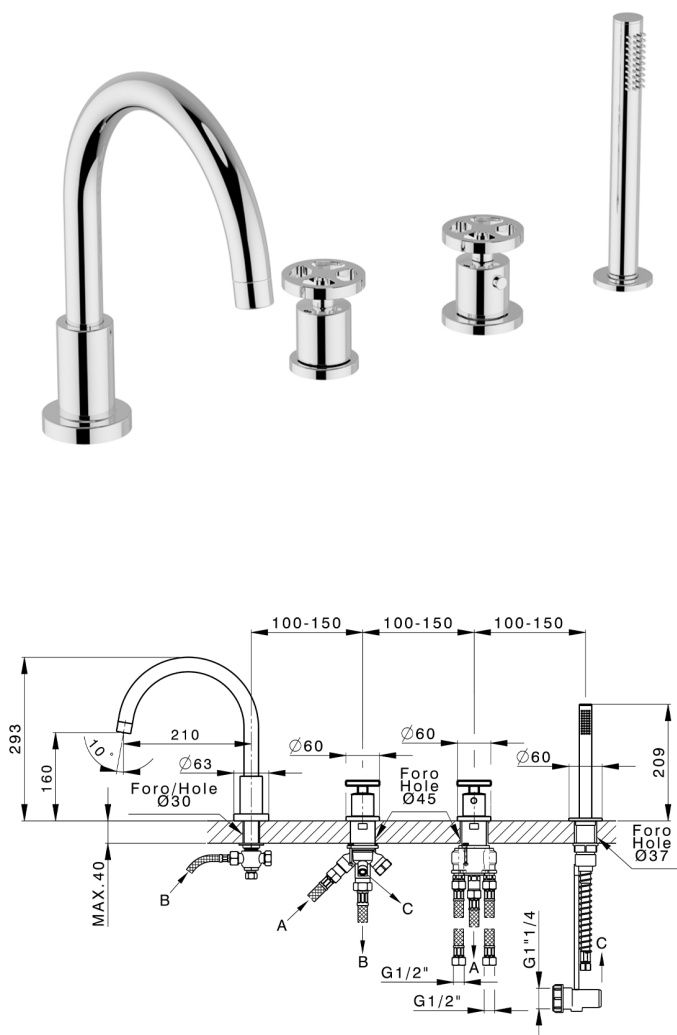

## Thermostatic deck-mounted 4-hole mixer GRACE\_MNT76010

MODEL **MNT76010**

Thermostatic deck-mounted 4-hole mixer, 2 outlet diverter, 22,5 mm Brass One Spray handshower, 150 cm pull-out flexible hose

### AVAILABLE FINISHINGS

-  **21** 21 Chrome
-  **2F** 2F Brushed Nickel
-  **2W** 2W Brushed Gold
-  **5H** 5H Dark Brass Brushed
-  **5L** 5L Brushed Black Titanium
-  **6T** 6T Chrome/Matt Black

### CHARACTERISTICS

Cartridge Spare Parts **24.04A.PP**

**8x20 Plus P Thermostatic Valve**

2026-04-08