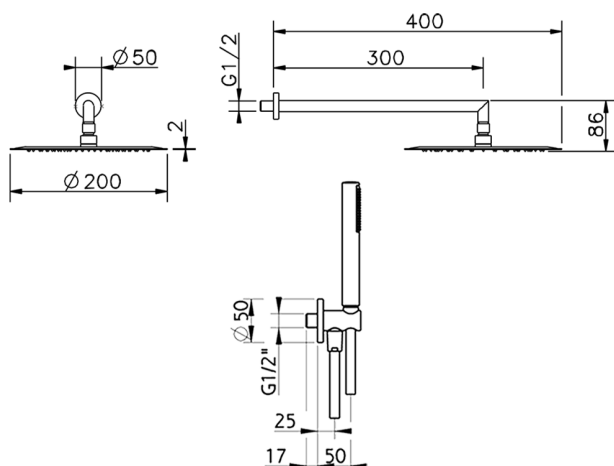

Arm and Shower Set with wall elbow integrated SHOWER_DS0K0010

MODEL **DS0K0010**

Arm and Shower Set with wall elbow integrated, 300 mm shower arm, 200 mm round showerhead 2 mm thick INOX, ABS minimalistic one spray handshower, 1/2" wall elbow, 150 cm smooth SILVERFLEX Flexible Hose

AVAILABLE FINISHINGS

21 21 Chrome

CHARACTERISTICS

2024-12-31