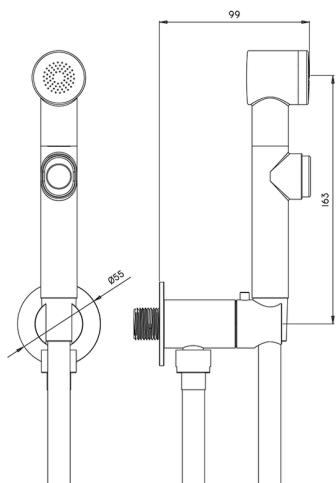

Bidet handshower set HYGENIC SHOWERS_A3007925

MODEL **A3007925**

Bidet handshower set, round wall bracket, single water opening, ABS Bidet handshower, 120 cm PVC flexible hose

AVAILABLE FINISHINGS

CHARACTERISTICS

Bidet handshower

Hygienic Spray

Multi-jets hygienic hand shower, for personal hygiene care.

2025-04-25