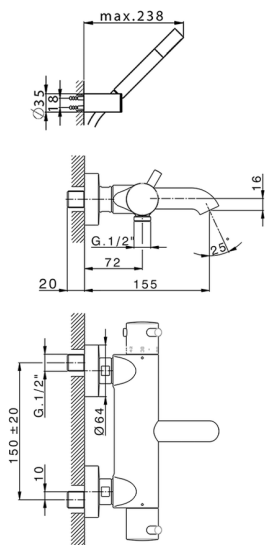

Thermostatic bath mixer, with shower set NUOVA LESS_LND23016

MODEL **LND23016**

Thermostatic bath mixer, with shower set, wall mounted swivel handshower bracket, Brass minimalistic one spray handshower, 150 cm smooth SUPREME Flexible Hose

AVAILABLE FINISHINGS

-  **21** 21 Chrome
-  **2F** 2F Brushed Nickel
-  **40** 40 Matt Black
-  **4Q** 4Q Matt White

CHARACTERISTICS

Cartridge Spare Parts **24.04A.PP**
8x20 Plus P Thermostatic Valve

DeviaStop