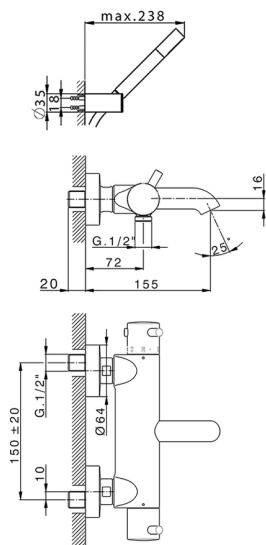

## Thermostatic bath mixer, with shower set NUOVA LESS\_LND23016

MODEL **LND23016**

Thermostatic bath mixer, with shower set, wall mounted swivel handshower bracket, Brass minimalistic one spray handshower, 150 cm smooth SUPREME Flexible Hose

### CHARACTERISTICS

Cartridge Spare Parts **24.04A.PP**  
**8x20 Plus P Thermostatic Valve**