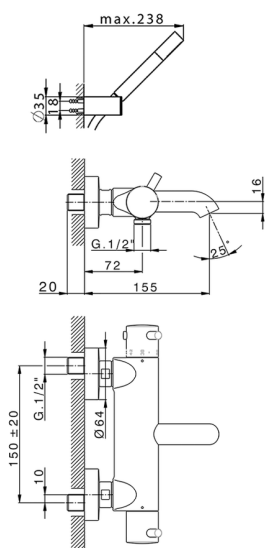

Thermostatic bath mixer, with shower set NUOVA LESS_LND23016

MODEL **LND23016**

Thermostatic bath mixer, with shower set, wall mounted swivel handshower bracket, Brass minimalistic one spray handshower, 150 cm smooth SUPREME Flexible Hose

AVAILABLE FINISHINGS

-  **21** 21 Chrome
-  **2F** 2F Brushed Nickel
-  **40** 40 Matt Black
-  **4Q** 4Q Matt White

CHARACTERISTICS

Cartridge Spare Parts **24.04A.PP**
8x20 Plus P Thermostatic Valve

DeviaStop