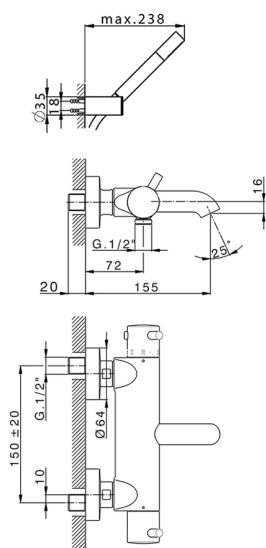

Thermostatic bath mixer, with shower set NUOVA LESS_LND23016

MODEL **LND23016**

Thermostatic bath mixer, with shower set, wall mounted swivel handshower bracket, Brass minimalistic one spray handshower, 150 cm smooth SUPREME Flexible Hose

AVAILABLE FINISHINGS

-  **21** 21 Chrome
-  **2F** 2F Brushed Nickel
-  **40** 40 Matt Black
-  **4Q** 4Q Matt White

CHARACTERISTICS

Cartridge Spare Parts **24.04A.PP**
8x20 Plus P Thermostatic Valve

DeviaStop