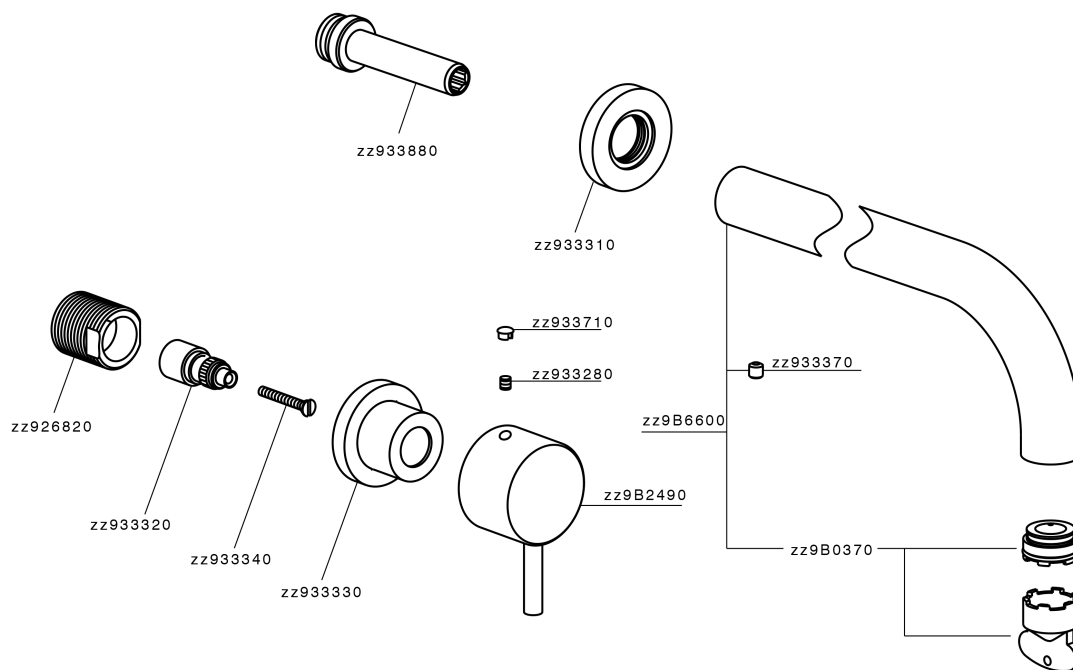

Exposed part for concealed washbasin mixer NUOVA LESS_LN013514

MODEL **LN013514**

Exposed part for concealed washbasin mixer, without concealed part, for items ZA033511

AVAILABLE FINISHINGS

-  **21** 21 Chrome
-  **2F** 2F Brushed Nickel
-  **40** 40 Matt Black
-  **4Q** 4Q Matt White

CHARACTERISTICS

Installation **Concealed**
 Required concealed parts **ZA033511**

Exposed part for concealed washbasin mixer NUOVA LESS_LN013514

LN013514

<https://en.cisal.it/exposed-part-for-concealed-washbasin-mixer-nuova-less-ln013514>

Concealed washbasin mixer CONCEALED_ZA033511

MODEL **ZA033511**

Concealed washbasin mixer, right headvalve - left headvalve

AVAILABLE FINISHINGS

 **04** 04 Without finishing

CHARACTERISTICS

Concealed **1**

2026-05-20