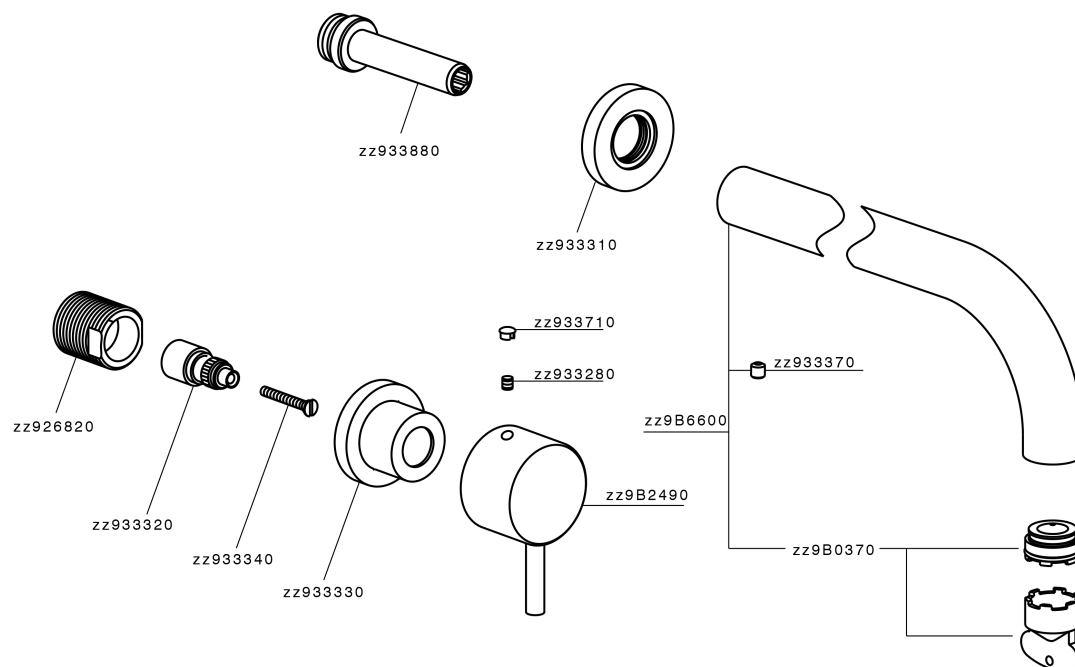

## Exposed part for concealed washbasin mixer NUOVA LESS\_LN013514

LN013514

<https://en.cisal.it/exposed-part-for-concealed-washbasin-mixer-nuova-less-ln013514>

## Concealed washbasin mixer CONCEALED\_ZA033511

ZA033511

<https://en.cisal.it/concealed-washbasin-mixer-concealed-za033511>

2026-04-16