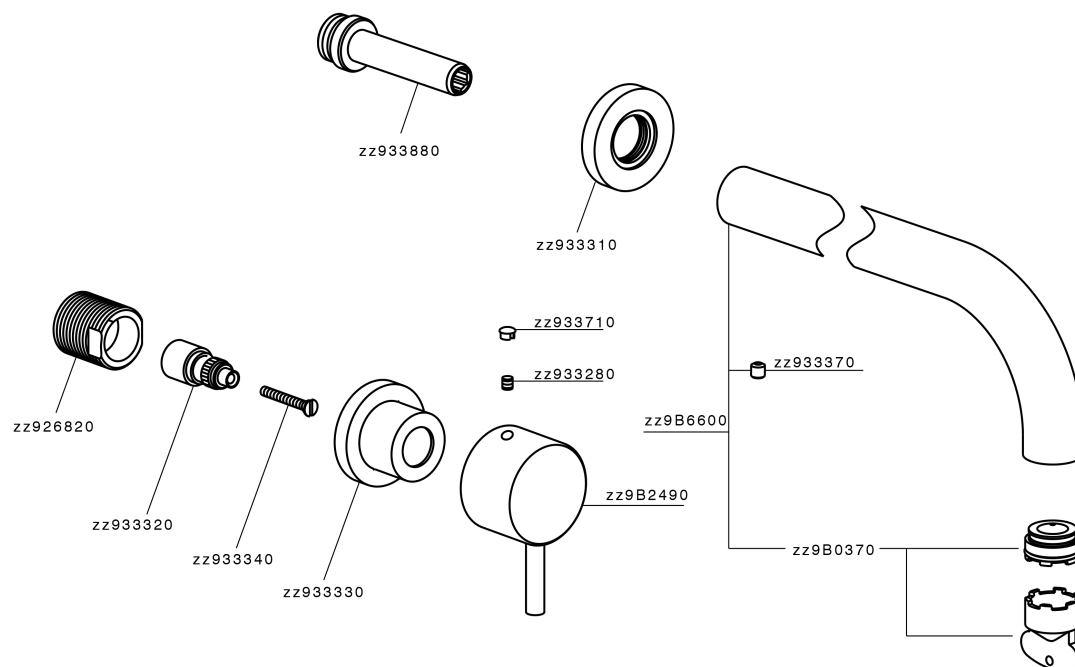

Exposed part for concealed washbasin mixer NUOVA LESS_LN013514

LN013514

<https://en.cisal.it/exposed-part-for-concealed-washbasin-mixer-nuova-less-ln013514>

Concealed washbasin mixer CONCEALED_ZA033511

ZA033511

<https://en.cisal.it/concealed-washbasin-mixer-concealed-za033511>

2026-06-14