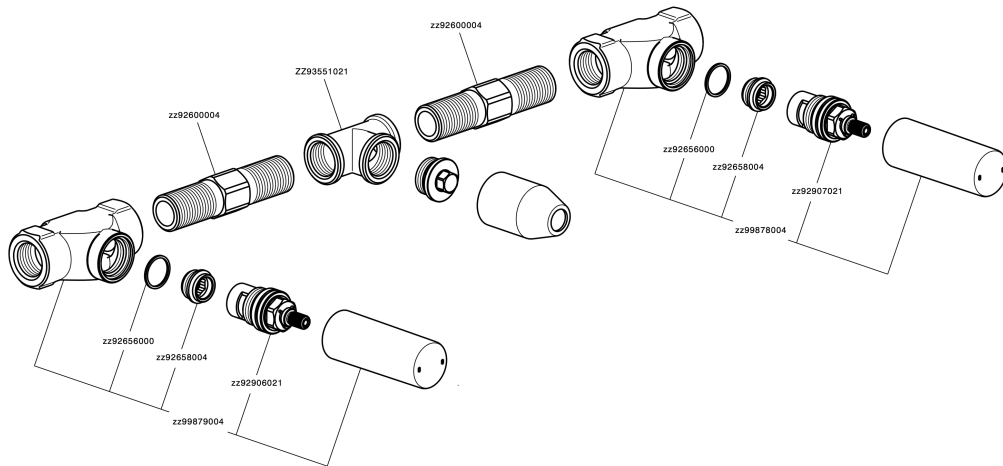

## Exposed part for concealed washbasin mixer NUOVA LESS\_LN013514

LN013514

<https://en.cisal.it/exposed-part-for-concealed-washbasin-mixer-nuova-less-ln013514>

## Concealed washbasin mixer CONCEALED\_ZA033511

ZA033511

<https://en.cisal.it/concealed-washbasin-mixer-concealed-za033511>

2026-04-16