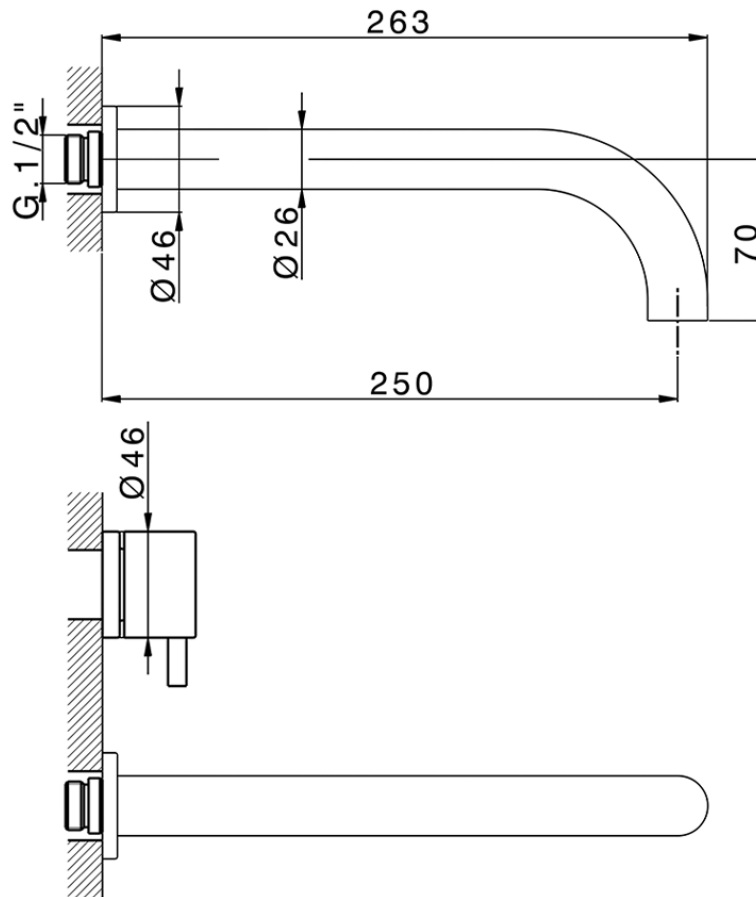

## Exposed part for concealed washbasin mixer NUOVA LESS\_LN013514

LN013514

<https://en.cisal.it/exposed-part-for-concealed-washbasin-mixer-nuova-less-ln013514>

Serie's code	Size XX
CX 1351	20-35
CF 1351	20-35
CX 0331	20-35
CF 0331	20-35
CX 0200	20-35
CF 0200	20-35
BA 1351	20-35
GS 1351	20-35
GL 1351	20-35
MN 1351	20-35
LN 1351	20-35
LV 1351	33-48
LY 1351	33-48
CU 1351	33-48
SM 1351	30-45
AA 1351	10-30
AC 1351	10-30
AR 1351	15-25
PZ 1351	10-30
RG 1351	10-30
TS 1351	10-30
VT 1351	10-30
CS 1351	10-30
WA 1351	45-68
X1 1351	33-45
X2 1351	33-45
X3 1351	33-45
X4 1351	33-45
X5 1351	33-45
RI 1351	20-35
RM 1351	20-35

Limiti di tolleranza superficie piastrelle  
 Adjustment limits for finished tile surface  
 Limites de tolérance surface carrelage  
 Fliesenoberfläche  
 Superficie del azulejo

ZA033511

<https://en.cisal.it/concealed-washbasin-mixer-concealed-za033511>