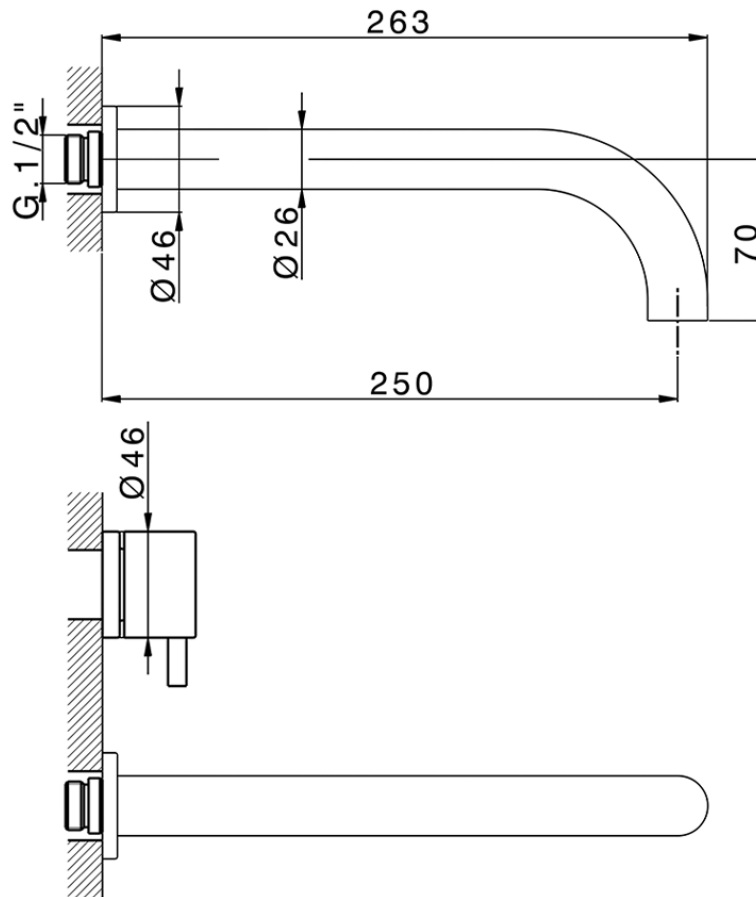

Exposed part for concealed washbasin mixer NUOVA LESS_LN013514

LN013514

<https://en.cisal.it/exposed-part-for-concealed-washbasin-mixer-nuova-less-ln013514>

Serie's code	Size XX
CX 1351	20-35
CF 1351	20-35
CX 0331	20-35
CF 0331	20-35
CX 0200	20-35
CF 0200	20-35
BA 1351	20-35
GS 1351	20-35
GL 1351	20-35
MN 1351	20-35
LN 1351	20-35
LV 1351	33-48
LY 1351	33-48
CU 1351	33-48
SM 1351	30-45
AA 1351	10-30
AC 1351	10-30
AR 1351	15-25
PZ 1351	10-30
RG 1351	10-30
TS 1351	10-30
VT 1351	10-30
CS 1351	10-30
WA 1351	45-68
X1 1351	33-45
X2 1351	33-45
X3 1351	33-45
X4 1351	33-45
X5 1351	33-45
RI 1351	20-35
RM 1351	20-35

Limiti di tolleranza superficie piastrelle
 Adjustment limits for finished tile surface
 Limites de tolérance surface carrelage
 Fliesenoberfläche
 Superficie del azulejo

ZA033511

<https://en.cisal.it/concealed-washbasin-mixer-concealed-za033511>