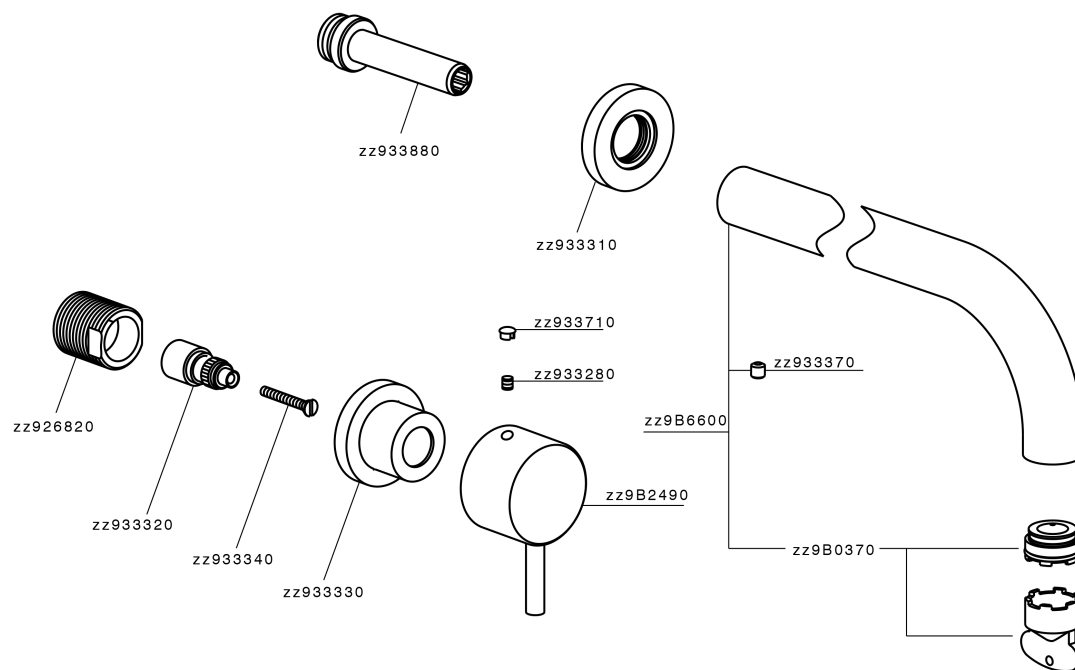

Exposed part for concealed washbasin mixer NUOVA LESS_LN013514

MODEL **LN013514**

Exposed part for concealed washbasin mixer, without concealed part, for items ZA033511

AVAILABLE FINISHINGS

-  **21** 21 Chrome
-  **2F** 2F Brushed Nickel
-  **40** 40 Matt Black
-  **4Q** 4Q Matt White

CHARACTERISTICS

Installation **Concealed**
 Required concealed parts **ZA033511**

Exposed part for concealed washbasin mixer NUOVA LESS_LN013514

LN013514

<https://en.cisal.it/exposed-part-for-concealed-washbasin-mixer-nuova-less-ln013514>

Concealed washbasin mixer CONCEALED_ZA033511

MODEL **ZA033511**

Concealed washbasin mixer, right headvalve - left headvalve

AVAILABLE FINISHINGS

 **04** 04 Without finishing

CHARACTERISTICS

Concealed **1**

2026-04-06