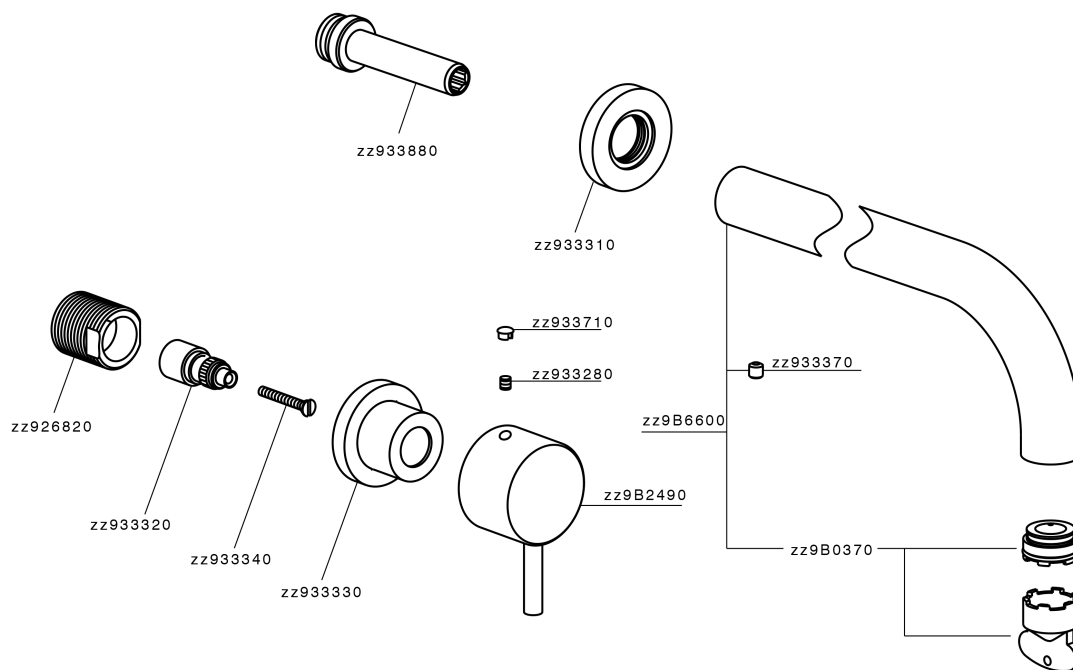

## Exposed part for concealed washbasin mixer NUOVA LESS\_LN013514

MODEL **LN013514**

Exposed part for concealed washbasin mixer, without concealed part, for items ZA033511

### CHARACTERISTICS

Installation **Concealed**  
 Required concealed parts **ZA033511**

## Exposed part for concealed washbasin mixer NUOVA LESS\_LN013514

LN013514

<https://en.cisal.it/exposed-part-for-concealed-washbasin-mixer-nuova-less-ln013514>

## Concealed washbasin mixer CONCEALED\_ZA033511

MODEL **ZA033511**

Concealed washbasin mixer, right headvalve - left headvalve

AVAILABLE FINISHINGS

 **04** 04 Without finishing

CHARACTERISTICS

Concealed **1**