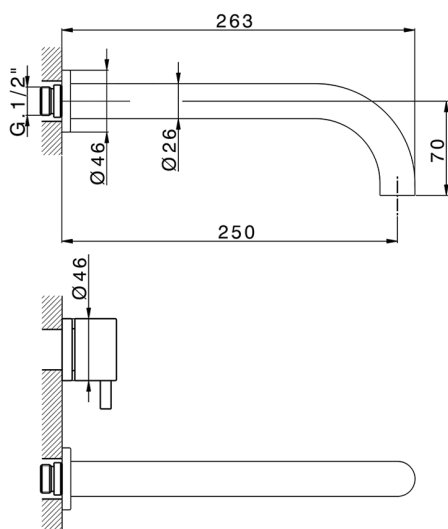

Exposed part for concealed washbasin mixer NUOVA LESS_LN013514

MODEL **LN013514**

Exposed part for concealed washbasin mixer, without concealed part, for items ZA033511

AVAILABLE FINISHINGS

-  **21** 21 Chrome
-  **2F** 2F Brushed Nickel
-  **40** 40 Matt Black
-  **4Q** 4Q Matt White

CHARACTERISTICS

Installation **Concealed**
 Required concealed parts **ZA033511**

Exposed part for concealed washbasin mixer NUOVA LESS_LN013514

LN013514

<https://en.cisal.it/exposed-part-for-concealed-washbasin-mixer-nuova-less-ln013514>

Concealed washbasin mixer CONCEALED_ZA033511

MODEL **ZA033511**

Concealed washbasin mixer, right headvalve - left headvalve

AVAILABLE FINISHINGS

 **04** 04 Without finishing

CHARACTERISTICS

Concealed **1**

2026-04-06