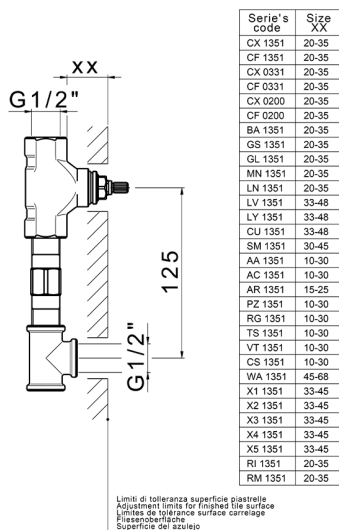

Exposed part for concealed washbasin mixer NUOVA LESS_LN013514

MODEL **LN013514**

Exposed part for concealed washbasin mixer, without concealed part, for items ZA033511

AVAILABLE FINISHINGS

-  **21** 21 Chrome
-  **2F** 2F Brushed Nickel
-  **40** 40 Matt Black
-  **4Q** 4Q Matt White

CHARACTERISTICS

Installation **Concealed**
 Required concealed parts **ZA033511**

Exposed part for concealed washbasin mixer NUOVA LESS_LN013514

LN013514

<https://en.cisal.it/exposed-part-for-concealed-washbasin-mixer-nuova-less-ln013514>

Concealed washbasin mixer CONCEALED_ZA033511

MODEL **ZA033511**

Concealed washbasin mixer, right headvalve - left headvalve

AVAILABLE FINISHINGS

 **04** 04 Without finishing

CHARACTERISTICS

Concealed **1**

2026-04-06