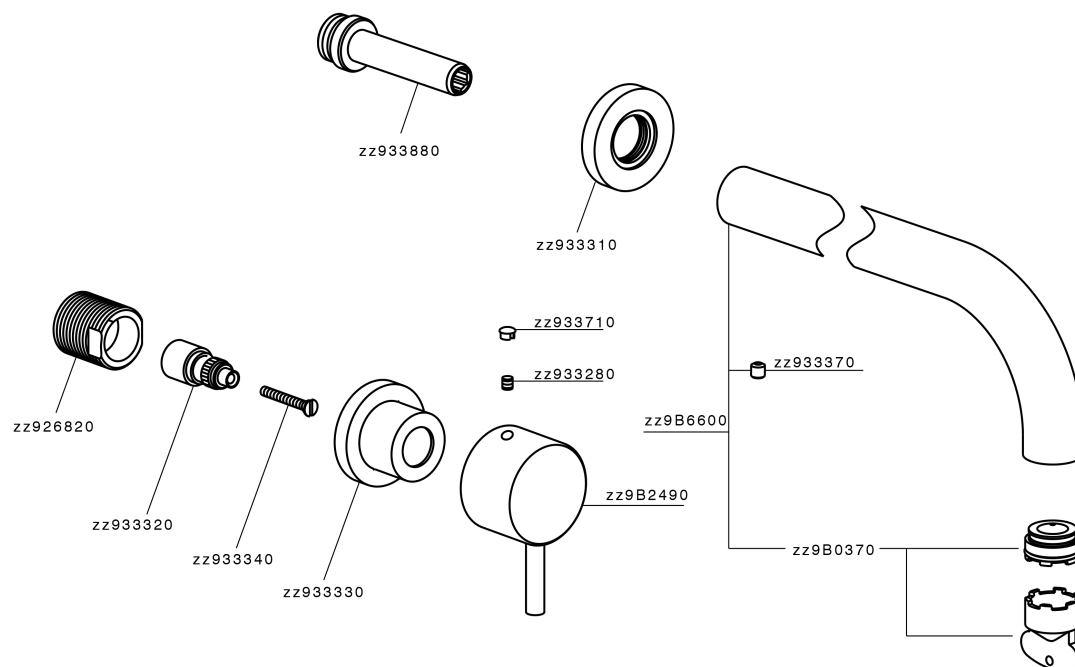

Exposed part for concealed washbasin mixer NUOVA LESS_LN013514

LN013514

<https://en.cisal.it/exposed-part-for-concealed-washbasin-mixer-nuova-less-ln013514>

Concealed washbasin mixer CONCEALED_ZA033511

ZA033511

<https://en.cisal.it/concealed-washbasin-mixer-concealed-za033511>

2026-05-01