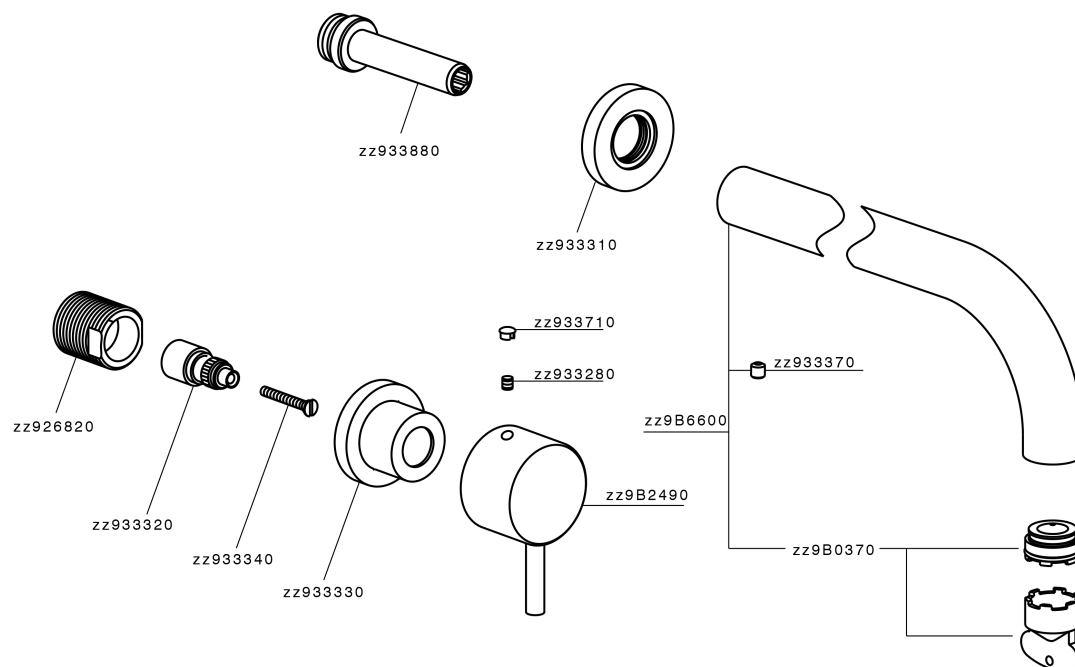

Exposed part for concealed washbasin mixer NUOVA LESS_LN013514

LN013514

<https://en.cisal.it/exposed-part-for-concealed-washbasin-mixer-nuova-less-ln013514>

Concealed washbasin mixer CONCEALED_ZA033511

ZA033511

<https://en.cisal.it/concealed-washbasin-mixer-concealed-za033511>

2026-04-06