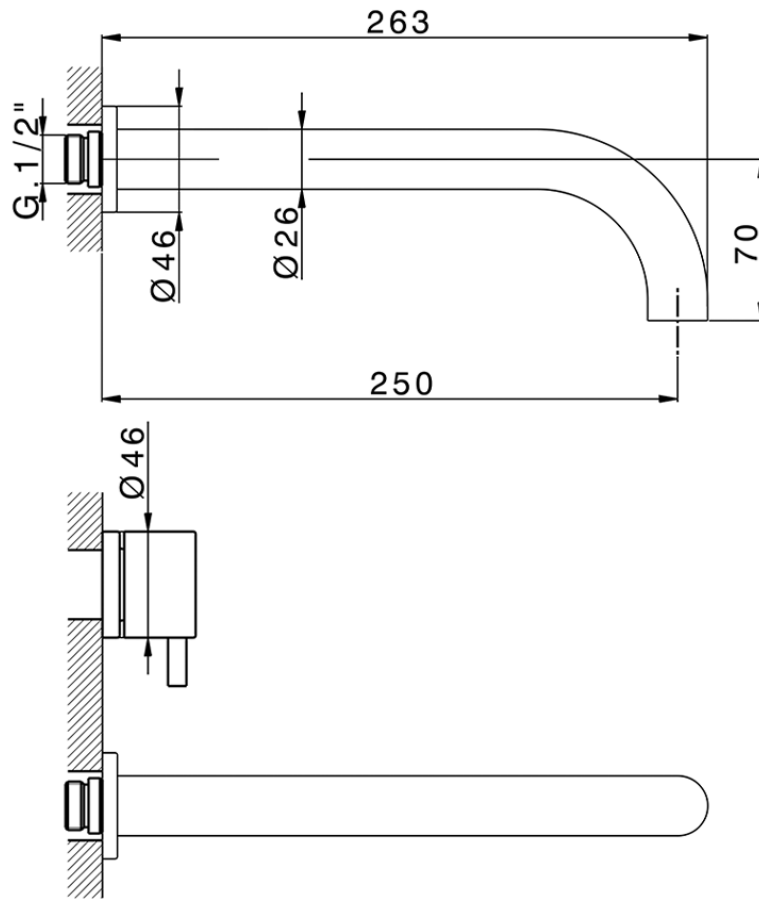

Exposed part for concealed washbasin mixer NUOVA LESS_LN013514

LN013514

<https://en.cisal.it/exposed-part-for-concealed-washbasin-mixer-nuova-less-ln013514>

Serie's code	Size XX
CX 1351	20-35
CF 1351	20-35
CX 0331	20-35
CF 0331	20-35
CX 0200	20-35
CF 0200	20-35
BA 1351	20-35
GS 1351	20-35
GL 1351	20-35
MN 1351	20-35
LN 1351	20-35
LV 1351	33-48
LY 1351	33-48
CU 1351	33-48
SM 1351	30-45
AA 1351	10-30
AC 1351	10-30
AR 1351	15-25
PZ 1351	10-30
RG 1351	10-30
TS 1351	10-30
VT 1351	10-30
CS 1351	10-30
WA 1351	45-68
X1 1351	33-45
X2 1351	33-45
X3 1351	33-45
X4 1351	33-45
X5 1351	33-45
RI 1351	20-35
RM 1351	20-35

Limiti di tolleranza superficie piastrelle
 Adjustment limits for finished tile surface
 Limites de tolérance surface carrelage
 Fliesenoberfläche
 Superficie del azulejo

ZA033511

<https://en.cisal.it/concealed-washbasin-mixer-concealed-za033511>