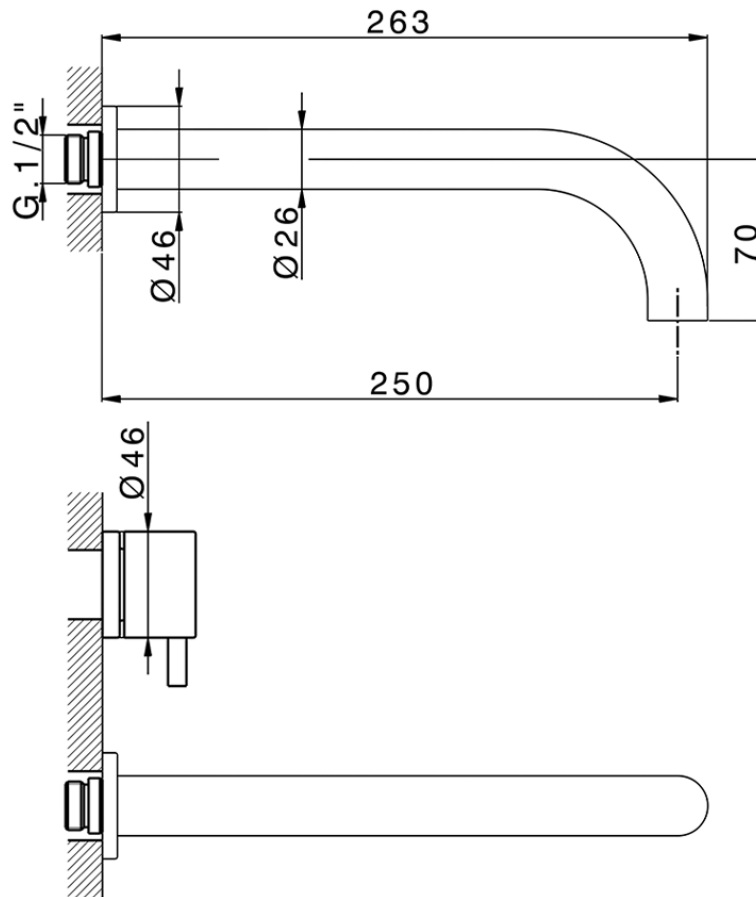

Exposed part for concealed washbasin mixer NUOVA LESS_LN013514

LN013514

<https://en.cisal.it/exposed-part-for-concealed-washbasin-mixer-nuova-less-ln013514>

| Serie's code | Size XX |
|--------------|---------|
| CX 1351 | 20-35 |
| CF 1351 | 20-35 |
| CX 0331 | 20-35 |
| CF 0331 | 20-35 |
| CX 0200 | 20-35 |
| CF 0200 | 20-35 |
| BA 1351 | 20-35 |
| GS 1351 | 20-35 |
| GL 1351 | 20-35 |
| MN 1351 | 20-35 |
| LN 1351 | 20-35 |
| LV 1351 | 33-48 |
| LY 1351 | 33-48 |
| CU 1351 | 33-48 |
| SM 1351 | 30-45 |
| AA 1351 | 10-30 |
| AC 1351 | 10-30 |
| AR 1351 | 15-25 |
| PZ 1351 | 10-30 |
| RG 1351 | 10-30 |
| TS 1351 | 10-30 |
| VT 1351 | 10-30 |
| CS 1351 | 10-30 |
| WA 1351 | 45-68 |
| X1 1351 | 33-45 |
| X2 1351 | 33-45 |
| X3 1351 | 33-45 |
| X4 1351 | 33-45 |
| X5 1351 | 33-45 |
| RI 1351 | 20-35 |
| RM 1351 | 20-35 |

Limiti di tolleranza superficie piastrelle
 Adjustment limits for finished tile surface
 Limites de tolérance surface carrelage
 Fliesenoberfläche
 Superficie del azulejo

ZA033511

<https://en.cisal.it/concealed-washbasin-mixer-concealed-za033511>