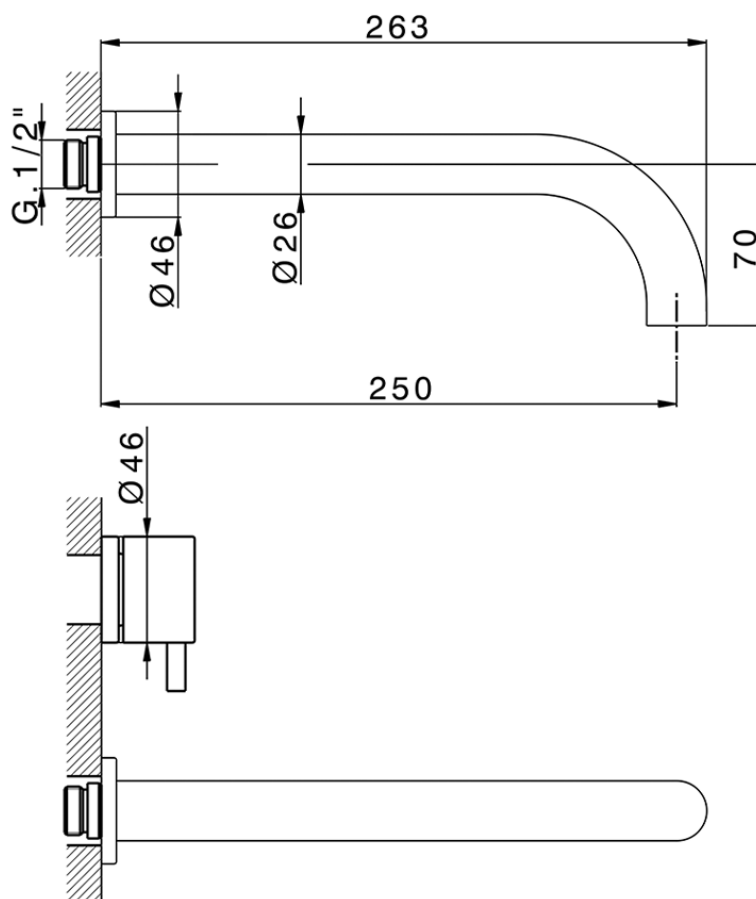

## Exposed part for concealed washbasin mixer NUOVA LESS\_LN013514

LN013514

<https://en.cisal.it/exposed-part-for-concealed-washbasin-mixer-nuova-less-ln013514>

Serie's code	Size XX
CX 1351	20-35
CF 1351	20-35
CX 0331	20-35
CF 0331	20-35
CX 0200	20-35
CF 0200	20-35
BA 1351	20-35
GS 1351	20-35
GL 1351	20-35
MN 1351	20-35
LN 1351	20-35
LV 1351	33-48
LY 1351	33-48
CU 1351	33-48
SM 1351	30-45
AA 1351	10-30
AC 1351	10-30
AR 1351	15-25
PZ 1351	10-30
RG 1351	10-30
TS 1351	10-30
VT 1351	10-30
CS 1351	10-30
WA 1351	45-68
X1 1351	33-45
X2 1351	33-45
X3 1351	33-45
X4 1351	33-45
X5 1351	33-45
RI 1351	20-35
RM 1351	20-35

Limiti di tolleranza superficie piastrelle  
 Adjustment limits for finished tile surface  
 Limites de tolérance surface carrelage  
 Fliesenoberfläche  
 Superficie del azulejo

ZA033511

<https://en.cisal.it/concealed-washbasin-mixer-concealed-za033511>