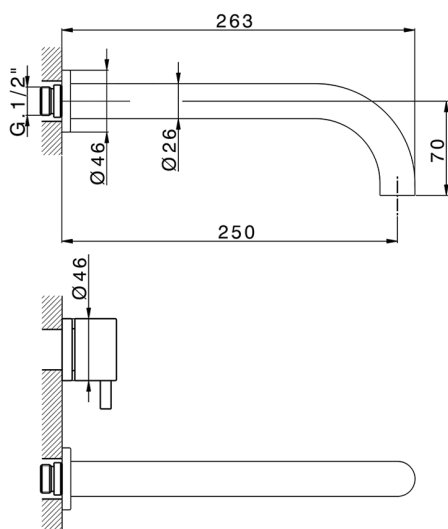

Exposed part for concealed washbasin mixer NUOVA LESS_LN013514

MODEL **LN013514**

Exposed part for concealed washbasin mixer, without concealed part, for items ZA033511

AVAILABLE FINISHINGS

-  **21** 21 Chrome
-  **2F** 2F Brushed Nickel
-  **40** 40 Matt Black
-  **4Q** 4Q Matt White

CHARACTERISTICS

Installation **Concealed**
 Required concealed parts **ZA033511**

Exposed part for concealed washbasin mixer NUOVA LESS_LN013514

LN013514

<https://en.cisal.it/exposed-part-for-concealed-washbasin-mixer-nuova-less-ln013514>

Concealed washbasin mixer CONCEALED_ZA033511

MODEL **ZA033511**

Concealed washbasin mixer, right headvalve - left headvalve

AVAILABLE FINISHINGS

 **04** 04 Without finishing

CHARACTERISTICS

Concealed **1**

2026-04-16