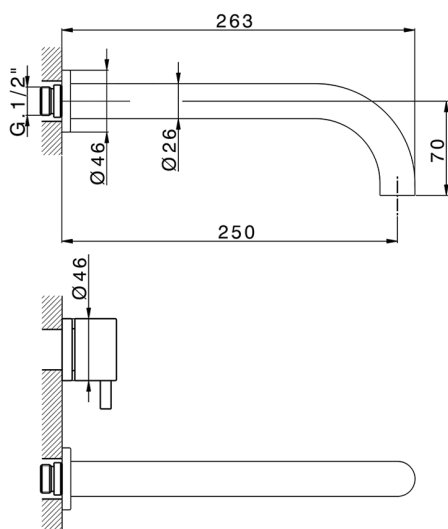

Exposed part for concealed washbasin mixer NUOVA LESS_LN013514

MODEL **LN013514**

Exposed part for concealed washbasin mixer, without concealed part, for items ZA033511

AVAILABLE FINISHINGS

-  **21** 21 Chrome
-  **2F** 2F Brushed Nickel
-  **40** 40 Matt Black
-  **4Q** 4Q Matt White

CHARACTERISTICS

Installation **Concealed**
 Required concealed parts **ZA033511**

Exposed part for concealed washbasin mixer NUOVA LESS_LN013514

LN013514

<https://en.cisal.it/exposed-part-for-concealed-washbasin-mixer-nuova-less-ln013514>

Concealed washbasin mixer CONCEALED_ZA033511

MODEL **ZA033511**

Concealed washbasin mixer, right headvalve - left headvalve

AVAILABLE FINISHINGS

 **04** 04 Without finishing

CHARACTERISTICS

Concealed **1**

2026-05-20