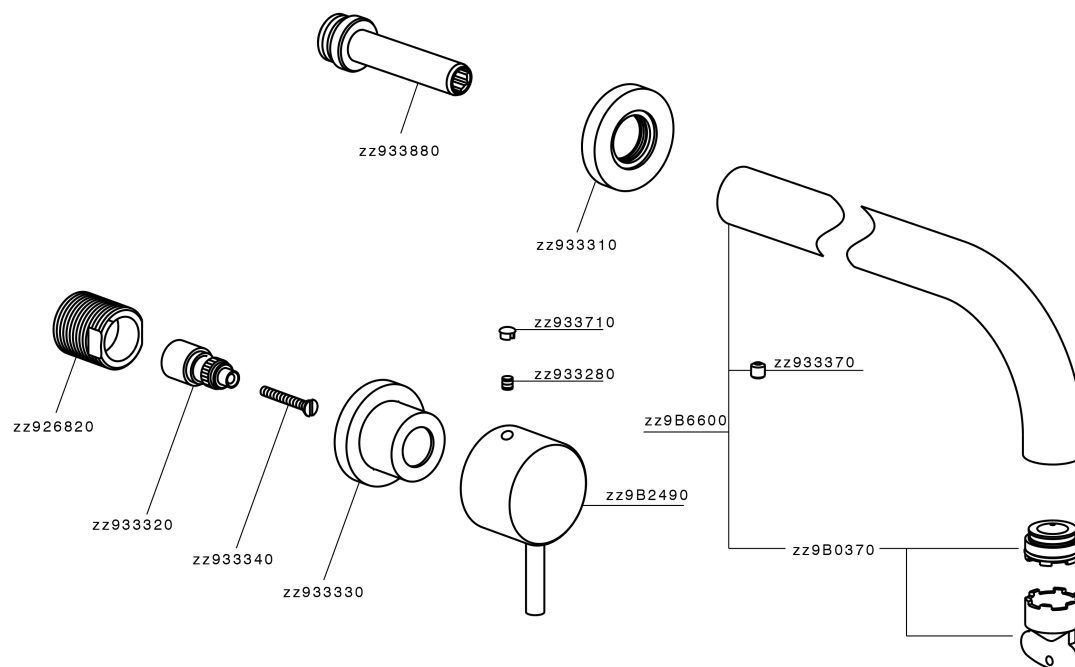

Exposed part for concealed washbasin mixer NUOVA LESS_LN013514

LN013514

<https://en.cisal.it/exposed-part-for-concealed-washbasin-mixer-nuova-less-ln013514>