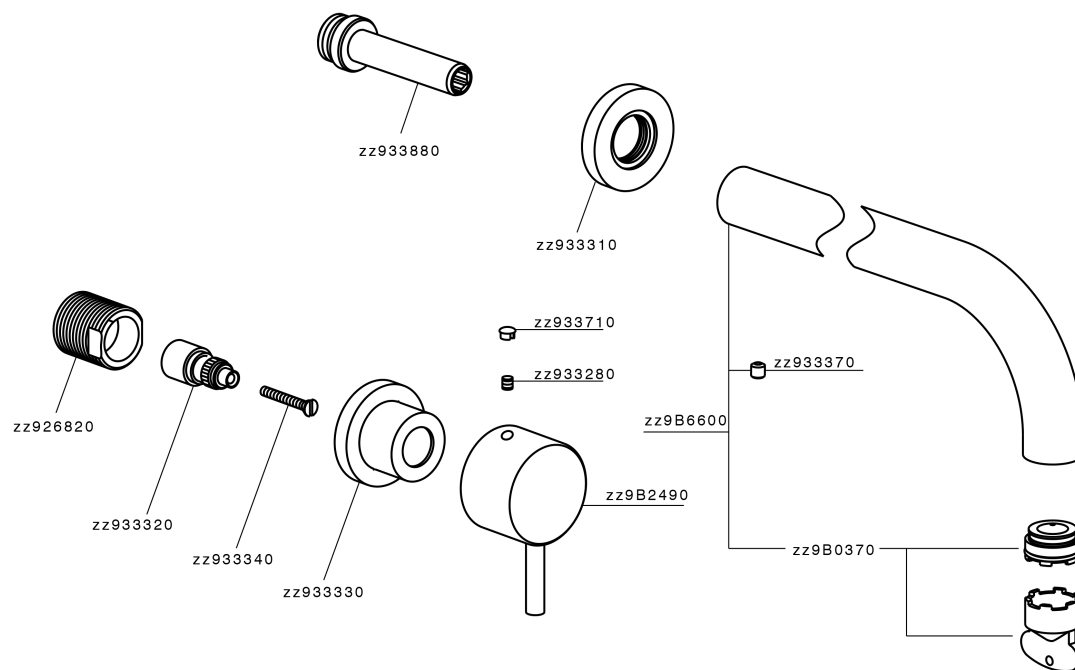

Exposed part for concealed washbasin mixer NUOVA LESS_LN013514

MODEL **LN013514**

Exposed part for concealed washbasin mixer, without concealed part, for items ZA033511

AVAILABLE FINISHINGS

-  **21** 21 Chrome
-  **2F** 2F Brushed Nickel
-  **40** 40 Matt Black
-  **4Q** 4Q Matt White

CHARACTERISTICS

Installation **Concealed**
 Required concealed parts **ZA033511**

Exposed part for concealed washbasin mixer NUOVA LESS_LN013514

LN013514

<https://en.cisal.it/exposed-part-for-concealed-washbasin-mixer-nuova-less-ln013514>

Concealed washbasin mixer CONCEALED_ZA033511

MODEL **ZA033511**

Concealed washbasin mixer, right headvalve - left headvalve

AVAILABLE FINISHINGS

 **04** 04 Without finishing

CHARACTERISTICS

Concealed **1**

2026-04-16