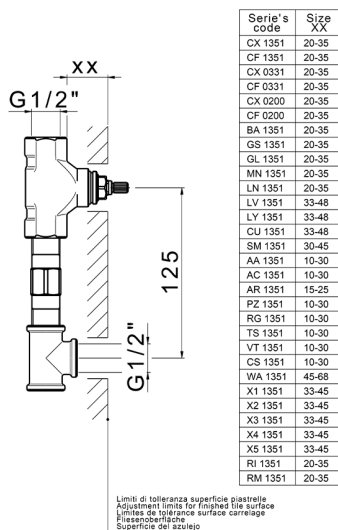

Exposed part for concealed washbasin mixer NUOVA LESS_LN013514

MODEL **LN013514**

Exposed part for concealed washbasin mixer, without concealed part, for items ZA033511

AVAILABLE FINISHINGS

-  **21** 21 Chrome
-  **2F** 2F Brushed Nickel
-  **40** 40 Matt Black
-  **4Q** 4Q Matt White

CHARACTERISTICS

Installation **Concealed**
 Required concealed parts **ZA033511**

Exposed part for concealed washbasin mixer NUOVA LESS_LN013514

LN013514

<https://en.cisal.it/exposed-part-for-concealed-washbasin-mixer-nuova-less-ln013514>

Concealed washbasin mixer CONCEALED_ZA033511

MODEL **ZA033511**

Concealed washbasin mixer, right headvalve - left headvalve

AVAILABLE FINISHINGS

 **04** 04 Without finishing

CHARACTERISTICS

Concealed **1**

2026-04-16