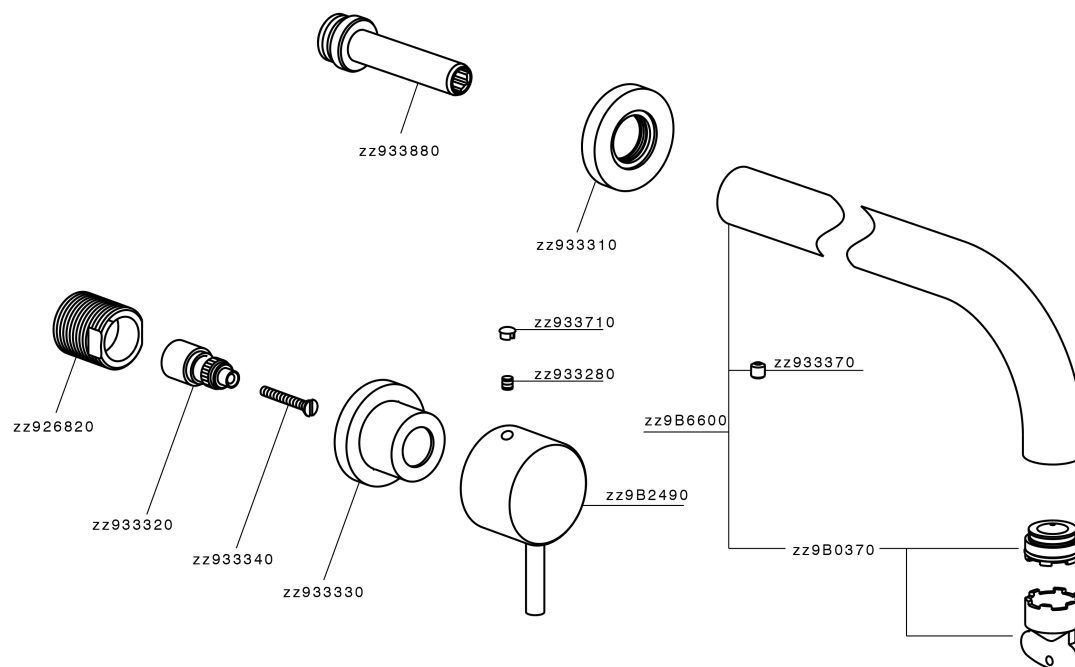

## Exposed part for concealed washbasin mixer NUOVA LESS\_LN013514

MODEL **LN013514**

Exposed part for concealed washbasin mixer, without concealed part, for items ZA033511

### CHARACTERISTICS

Installation **Concealed**  
 Required concealed parts **ZA033511**

## Exposed part for concealed washbasin mixer NUOVA LESS\_LN013514

LN013514

<https://en.cisal.it/exposed-part-for-concealed-washbasin-mixer-nuova-less-ln013514>

## Concealed washbasin mixer CONCEALED\_ZA033511

MODEL **ZA033511**

Concealed washbasin mixer, right headvalve - left headvalve

AVAILABLE FINISHINGS

 **04** 04 Without finishing

CHARACTERISTICS

Concealed **1**