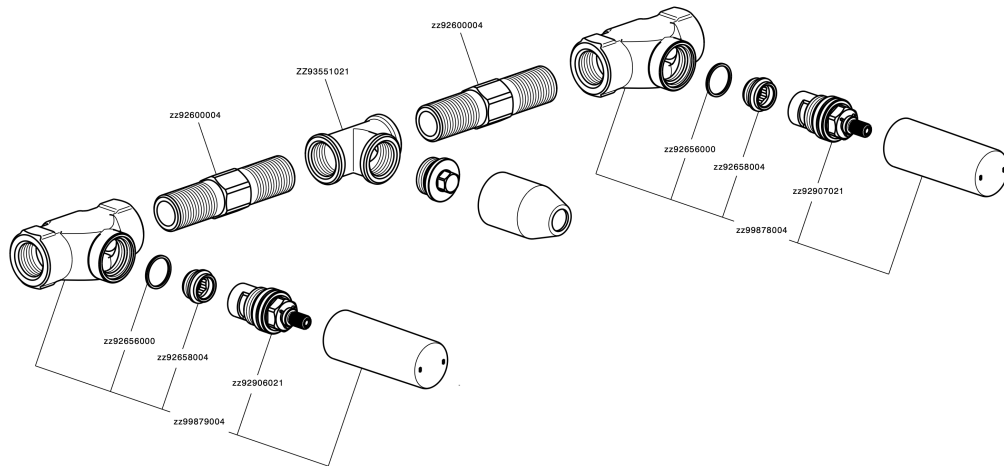

## Exposed part for concealed washbasin mixer NUOVA LESS\_LN013514

LN013514

<https://en.cisal.it/exposed-part-for-concealed-washbasin-mixer-nuova-less-ln013514>

## Concealed washbasin mixer CONCEALED\_ZA033511

ZA033511

<https://en.cisal.it/concealed-washbasin-mixer-concealed-za033511>

2026-04-16