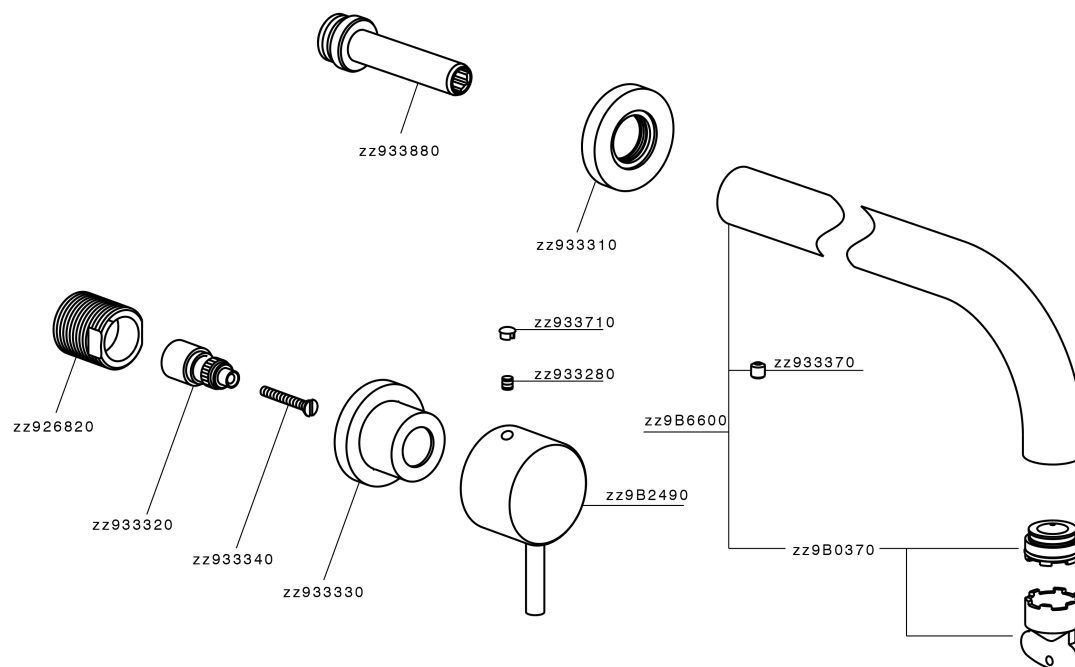

## Exposed part for concealed washbasin mixer NUOVA LESS\_LN013514

MODEL **LN013514**

Exposed part for concealed washbasin mixer, without concealed part, for items ZA033511

### CHARACTERISTICS

Installation **Concealed**  
 Required concealed parts **ZA033511**

## Exposed part for concealed washbasin mixer NUOVA LESS\_LN013514

LN013514

<https://en.cisal.it/exposed-part-for-concealed-washbasin-mixer-nuova-less-ln013514>

## Concealed washbasin mixer CONCEALED\_ZA033511

MODEL **ZA033511**

Concealed washbasin mixer, right headvalve - left headvalve

AVAILABLE FINISHINGS

CHARACTERISTICS

Concealed **1**

2026-04-16