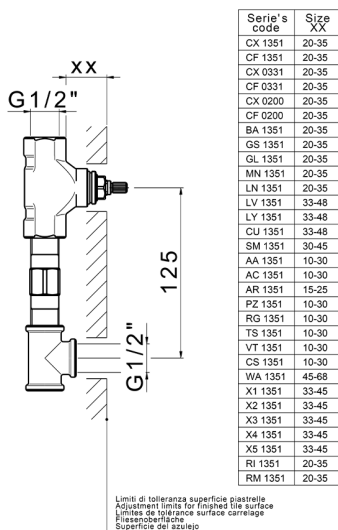

## Exposed part for concealed washbasin mixer NUOVA LESS\_LN013514

LN013514

<https://en.cisal.it/exposed-part-for-concealed-washbasin-mixer-nuova-less-ln013514>

## Concealed washbasin mixer CONCEALED\_ZA033511

MODEL **ZA033511**

Concealed washbasin mixer, right headvalve - left headvalve

AVAILABLE FINISHINGS

CHARACTERISTICS

Concealed **1**

2026-04-16