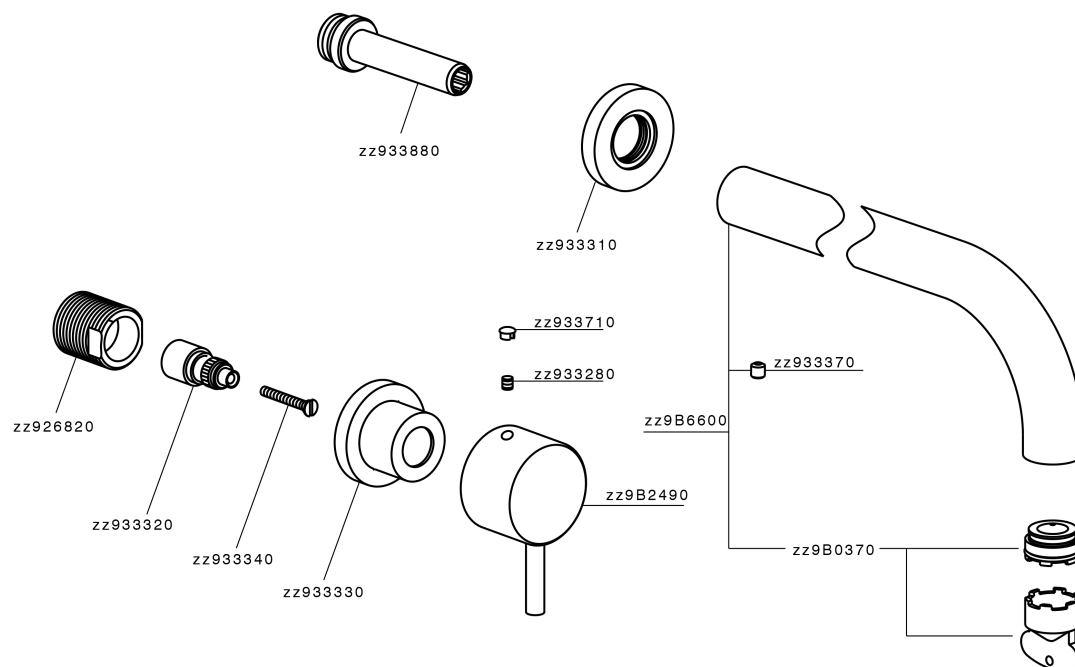

Exposed part for concealed washbasin mixer NUOVA LESS_LN013514

LN013514

<https://en.cisal.it/exposed-part-for-concealed-washbasin-mixer-nuova-less-ln013514>

Concealed washbasin mixer CONCEALED_ZA033511

ZA033511

<https://en.cisal.it/concealed-washbasin-mixer-concealed-za033511>

2026-05-20