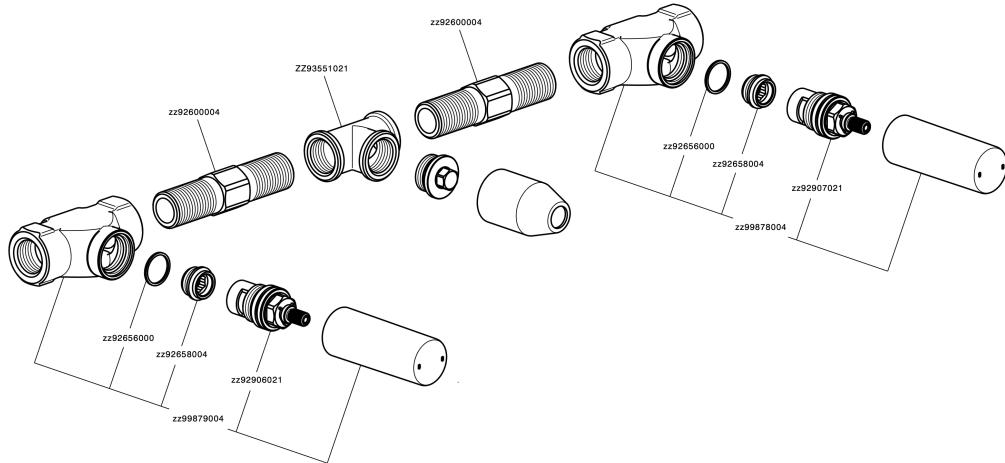

Exposed part for concealed washbasin mixer NUOVA LESS_LN013514

LN013514

<https://en.cisal.it/exposed-part-for-concealed-washbasin-mixer-nuova-less-ln013514>

Concealed washbasin mixer CONCEALED_ZA033511

ZA033511

<https://en.cisal.it/concealed-washbasin-mixer-concealed-za033511>

2026-05-20