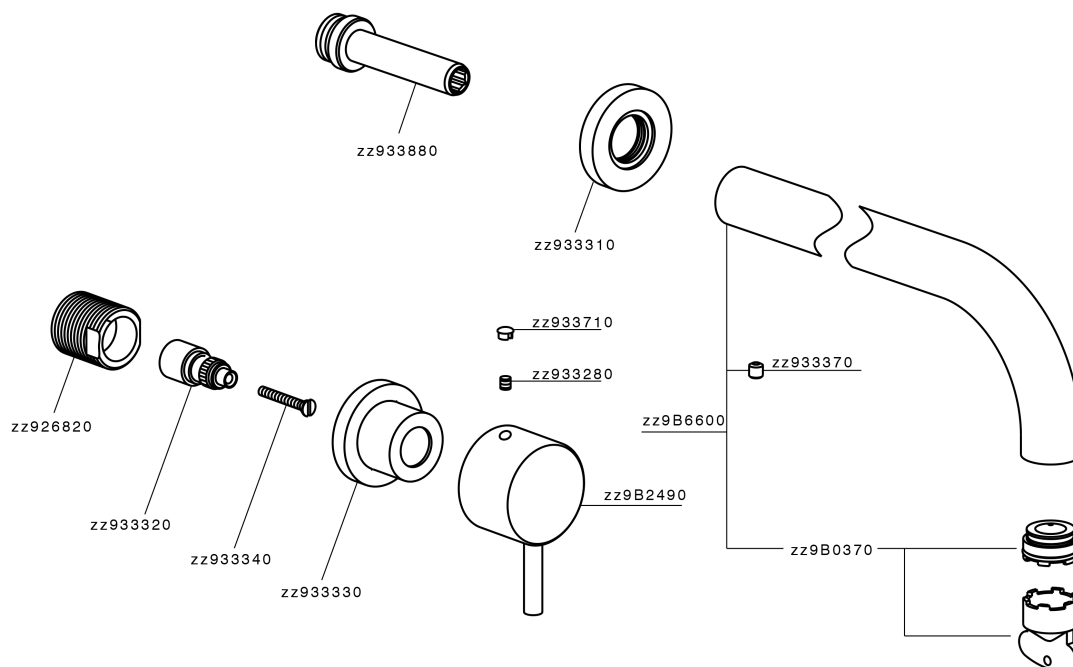

## Exposed part for concealed washbasin mixer NUOVA LESS\_LN013514

LN013514

<https://en.cisal.it/exposed-part-for-concealed-washbasin-mixer-nuova-less-ln013514>

## Concealed washbasin mixer CONCEALED\_ZA033511

ZA033511

<https://en.cisal.it/concealed-washbasin-mixer-concealed-za033511>

2026-06-14