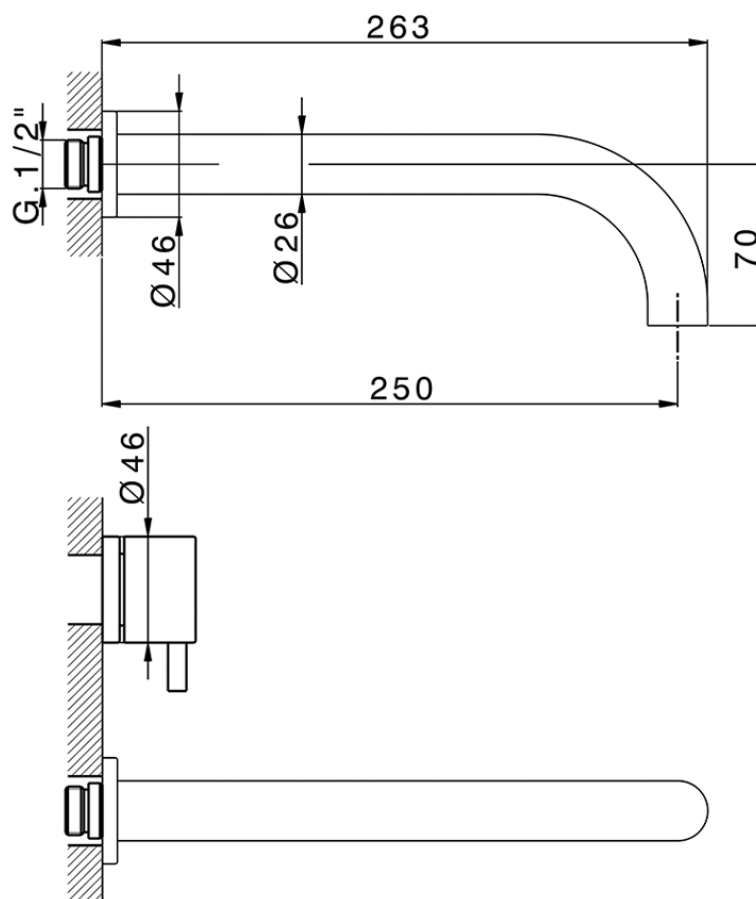

Exposed part for concealed washbasin mixer NUOVA LESS_LN013514

LN013514

<https://en.cisal.it/exposed-part-for-concealed-washbasin-mixer-nuova-less-ln013514>

Serie's code	Size XX
CX 1351	20-35
CF 1351	20-35
CX 0331	20-35
CF 0331	20-35
CX 0200	20-35
CF 0200	20-35
BA 1351	20-35
GS 1351	20-35
GL 1351	20-35
MN 1351	20-35
LN 1351	20-35
LV 1351	33-48
LY 1351	33-48
CU 1351	33-48
SM 1351	30-45
AA 1351	10-30
AC 1351	10-30
AR 1351	15-25
PZ 1351	10-30
RG 1351	10-30
TS 1351	10-30
VT 1351	10-30
CS 1351	10-30
WA 1351	45-68
X1 1351	33-45
X2 1351	33-45
X3 1351	33-45
X4 1351	33-45
X5 1351	33-45
RI 1351	20-35
RM 1351	20-35

Limiti di tolleranza superficie piastrelle
 Adjustment limits for finished tile surface
 Limites de tolérance surface carrelage
 Fliesenoberfläche
 Superficie del azulejo

ZA033511

<https://en.cisal.it/concealed-washbasin-mixer-concealed-za033511>