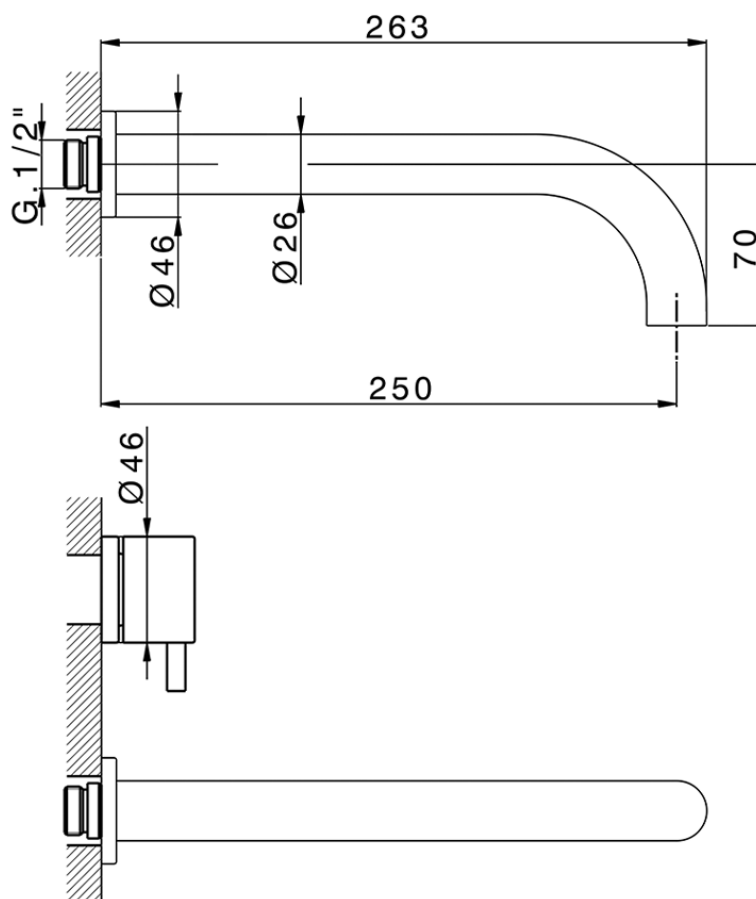

Exposed part for concealed washbasin mixer NUOVA LESS_LN013514

LN013514

<https://en.cisal.it/exposed-part-for-concealed-washbasin-mixer-nuova-less-ln013514>

Serie's code	Size XX
CX 1351	20-35
CF 1351	20-35
CX 0331	20-35
CF 0331	20-35
CX 0200	20-35
CF 0200	20-35
BA 1351	20-35
GS 1351	20-35
GL 1351	20-35
MN 1351	20-35
LN 1351	20-35
LV 1351	33-48
LY 1351	33-48
CU 1351	33-48
SM 1351	30-45
AA 1351	10-30
AC 1351	10-30
AR 1351	15-25
PZ 1351	10-30
RG 1351	10-30
TS 1351	10-30
VT 1351	10-30
CS 1351	10-30
WA 1351	45-68
X1 1351	33-45
X2 1351	33-45
X3 1351	33-45
X4 1351	33-45
X5 1351	33-45
RI 1351	20-35
RM 1351	20-35

Limiti di tolleranza superficie piastrelle
 Adjustment limits for finished tile surface
 Limites de tolérance surface carrelage
 Fliesenoberfläche
 Superficie del azulejo

ZA033511

<https://en.cisal.it/concealed-washbasin-mixer-concealed-za033511>