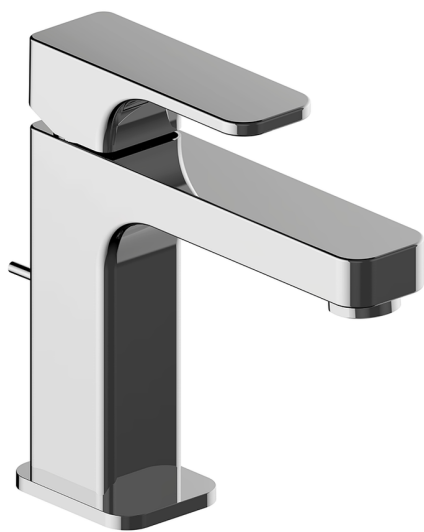

Single lever 'large' washbasin mixer CUBIC_CU000490

MODEL **CU000490**

Single lever 'large' washbasin mixer, with 1"1/4 automatic pop up waste, G.3/8" stainless steel flexible hoses

AVAILABLE FINISHINGS

-  **21** 21 Chrome
-  **2B** 2B Polished Nickel
-  **2F** 2F Brushed Nickel
-  **40** 40 Matt Black

CHARACTERISTICS

Cartridge Spare Parts **ZZ94240000**

25 mm Cartridge

2026-06-13