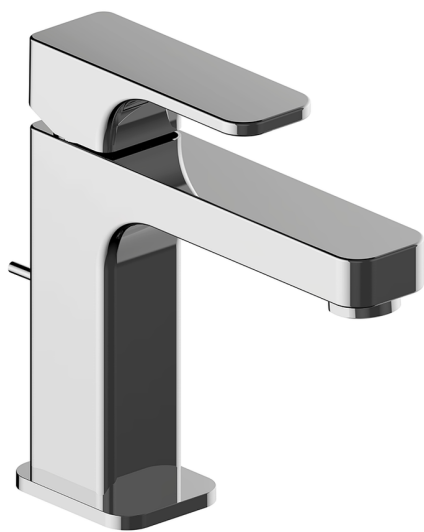

## Single lever 'large' washbasin mixer CUBIC\_CU000490

MODEL **CU000490**

Single lever 'large' washbasin mixer, with 1"1/4 automatic pop up waste, G.3/8" stainless steel flexible hoses

### AVAILABLE FINISHINGS

-  **21** 21 Chrome
-  **2B** 2B Polished Nickel
-  **2F** 2F Brushed Nickel
-  **40** 40 Matt Black