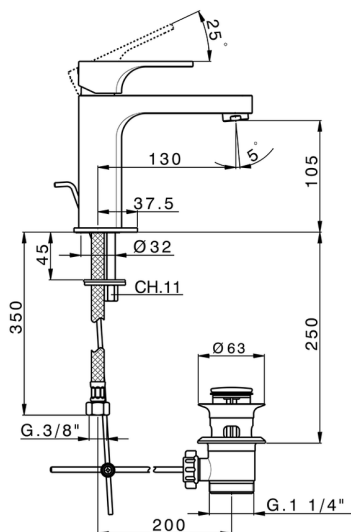

Single lever 'large' washbasin mixer CUBIC_CU000490

MODEL **CU000490**

Single lever 'large' washbasin mixer, with 1"1/4 automatic pop up waste, G.3/8" stainless steel flexible hoses

AVAILABLE FINISHINGS

-  **21** 21 Chrome
-  **2B** 2B Polished Nickel
-  **2F** 2F Brushed Nickel
-  **40** 40 Matt Black

CHARACTERISTICS

Cartridge Spare Parts **ZZ94240000**

25 mm Cartridge

2026-06-13