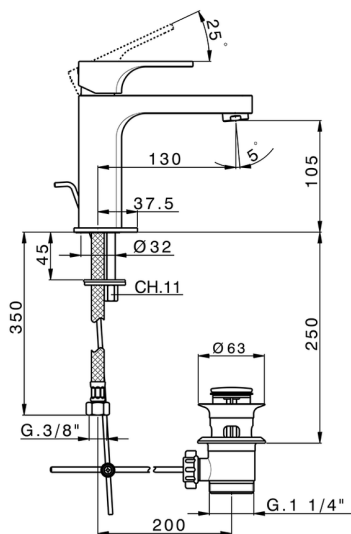

## Single lever 'large' washbasin mixer CUBIC\_CU000490

MODEL **CU000490**

Single lever 'large' washbasin mixer, with 1"1/4 automatic pop up waste, G.3/8" stainless steel flexible hoses

### CHARACTERISTICS

Cartridge Spare Parts **ZZ94240000**

**25 mm Cartridge**

2026-04-08