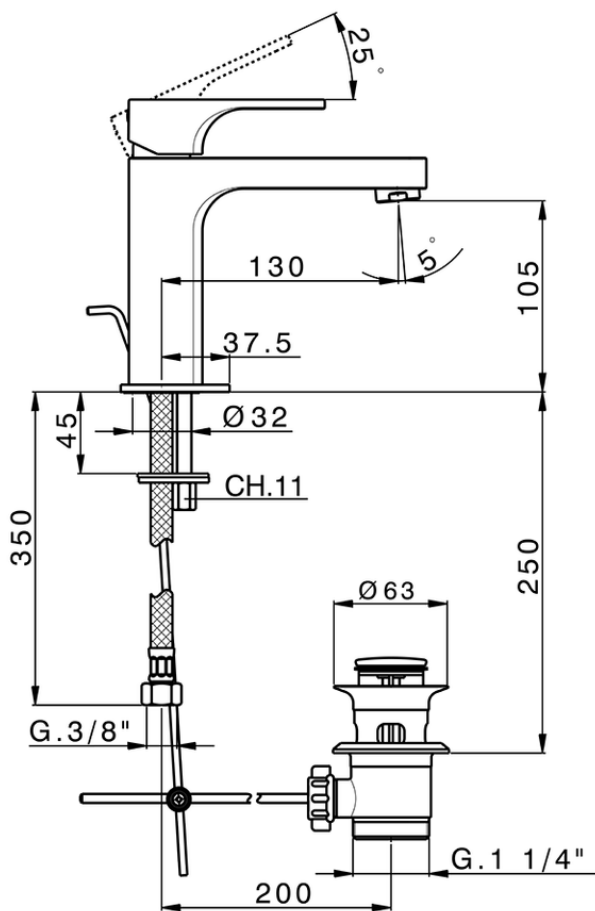

## Single lever 'large' washbasin mixer CUBIC\_CU000490

CU000490

<https://en.cisal.it/single-lever-large-washbasin-mixer-cubic-cu000490>

2026-06-14