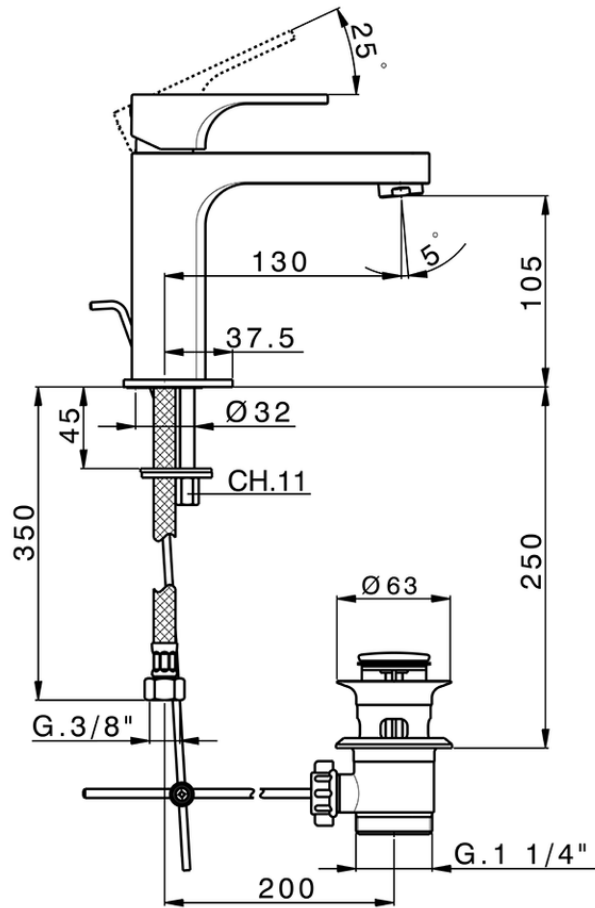

Single lever 'large' washbasin mixer CUBIC_CU000490

CU000490

<https://en.cisal.it/single-lever-large-washbasin-mixer-cubic-cu000490>

2026-04-30