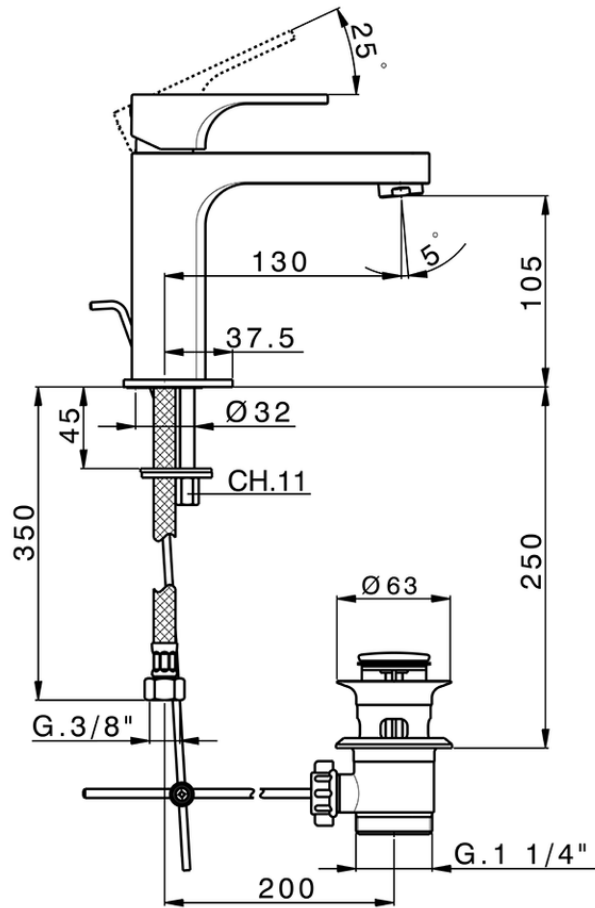

## Single lever 'large' washbasin mixer CUBIC\_CU000490

CU000490

<https://en.cisal.it/single-lever-large-washbasin-mixer-cubic-cu000490>

2026-05-20