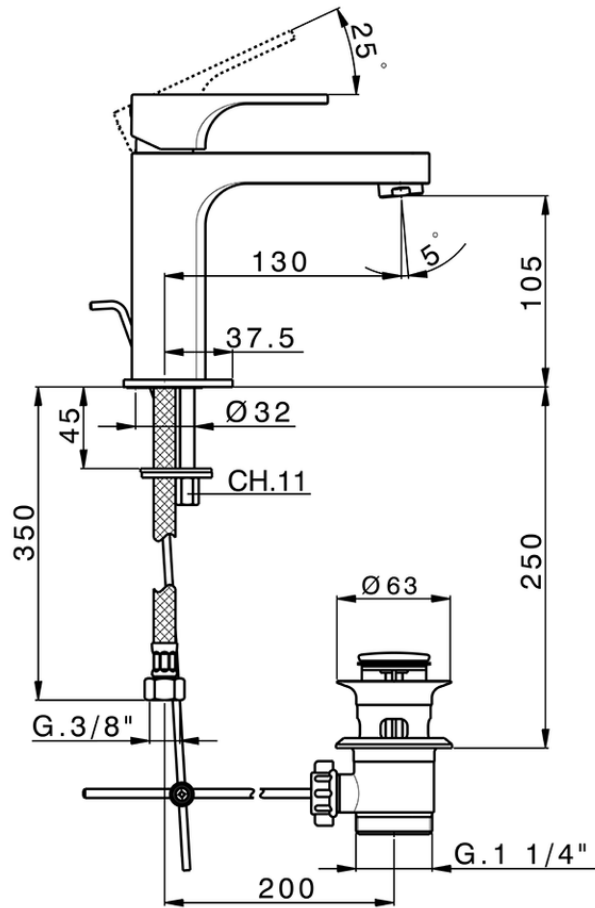

Single lever 'large' washbasin mixer CUBIC_CU000490

CU000490

<https://en.cisal.it/single-lever-large-washbasin-mixer-cubic-cu000490>

2026-06-13