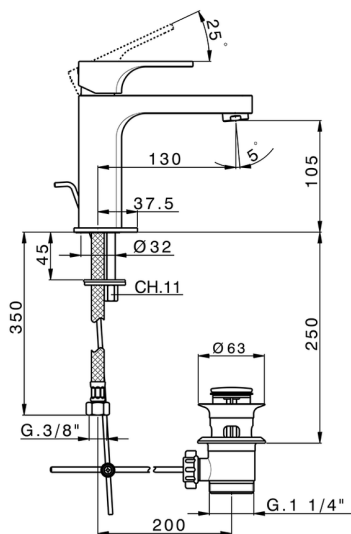

Single lever 'large' washbasin mixer CUBIC_CU000490

MODEL **CU000490**

Single lever 'large' washbasin mixer, with 1"1/4 automatic pop up waste, G.3/8" stainless steel flexible hoses

AVAILABLE FINISHINGS

-  **21** 21 Chrome
-  **2B** 2B Polished Nickel
-  **2F** 2F Brushed Nickel
-  **40** 40 Matt Black

CHARACTERISTICS

Cartridge Spare Parts **ZZ94240000**

25 mm Cartridge

2026-06-14