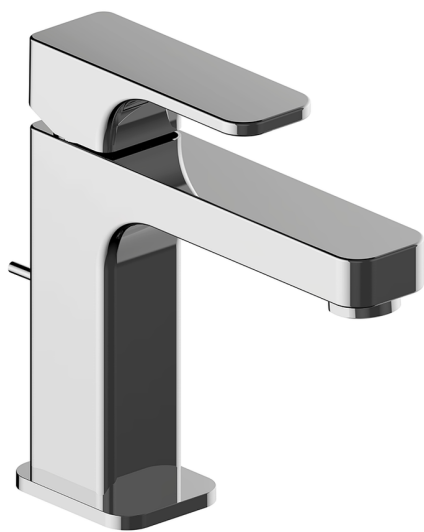

Single lever 'large' washbasin mixer CUBIC_CU000490

MODEL **CU000490**

Single lever 'large' washbasin mixer, with 1"1/4 automatic pop up waste, G.3/8" stainless steel flexible hoses

AVAILABLE FINISHINGS

-  **21** 21 Chrome
-  **2B** 2B Polished Nickel
-  **2F** 2F Brushed Nickel
-  **40** 40 Matt Black

CHARACTERISTICS

Cartridge Spare Parts **ZZ94240000**

25 mm Cartridge

2026-06-14