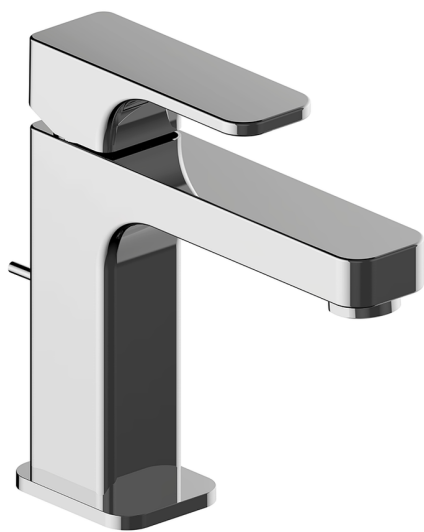

Single lever 'large' washbasin mixer CUBIC_CU000490

MODEL **CU000490**

Single lever 'large' washbasin mixer, with 1"1/4 automatic pop up waste, G.3/8" stainless steel flexible hoses

AVAILABLE FINISHINGS

-  **21** 21 Chrome
-  **2B** 2B Polished Nickel
-  **2F** 2F Brushed Nickel
-  **40** 40 Matt Black

CHARACTERISTICS

Cartridge Spare Parts **ZZ94240000**

25 mm Cartridge

2026-05-20