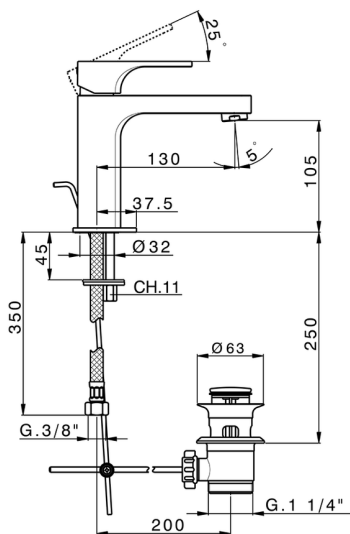

Single lever 'large' washbasin mixer CUBIC_CU000490

MODEL **CU000490**

Single lever 'large' washbasin mixer, with 1"1/4 automatic pop up waste, G.3/8" stainless steel flexible hoses

AVAILABLE FINISHINGS

-  **21** 21 Chrome
-  **2B** 2B Polished Nickel
-  **2F** 2F Brushed Nickel
-  **40** 40 Matt Black

CHARACTERISTICS

Cartridge Spare Parts **ZZ94240000**

25 mm Cartridge

2026-04-08