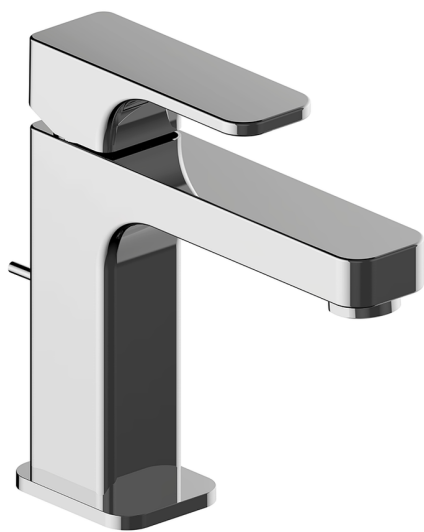

Single lever 'large' washbasin mixer CUBIC_CU000490

MODEL **CU000490**

Single lever 'large' washbasin mixer, with 1"1/4 automatic pop up waste, G.3/8" stainless steel flexible hoses

AVAILABLE FINISHINGS

-  **21** 21 Chrome
-  **2B** 2B Polished Nickel
-  **2F** 2F Brushed Nickel
-  **40** 40 Matt Black

CHARACTERISTICS

Cartridge Spare Parts **ZZ94240000**

25 mm Cartridge

2026-04-08