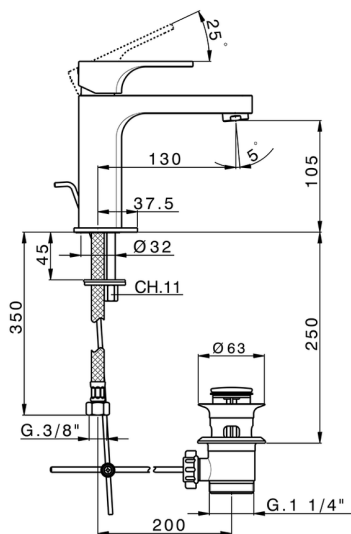

Single lever 'large' washbasin mixer CUBIC_CU000490

MODEL **CU000490**

Single lever 'large' washbasin mixer, with 1"1/4 automatic pop up waste, G.3/8" stainless steel flexible hoses

AVAILABLE FINISHINGS

-  **21** 21 Chrome
-  **2B** 2B Polished Nickel
-  **2F** 2F Brushed Nickel
-  **40** 40 Matt Black

CHARACTERISTICS

Cartridge Spare Parts **ZZ94240000**

25 mm Cartridge

2026-05-20