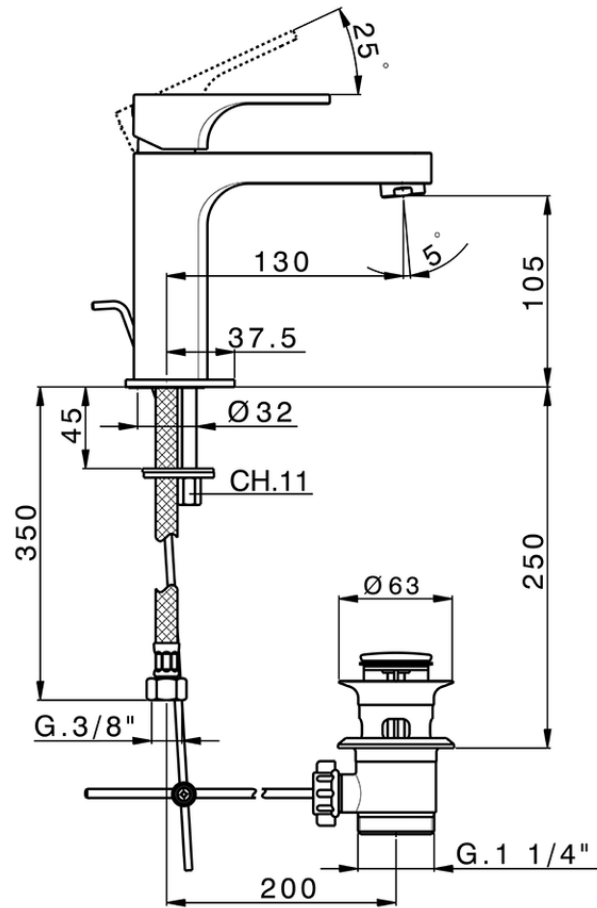

## Single lever 'large' washbasin mixer CUBIC\_CU000490

CU000490

<https://en.cisal.it/single-lever-large-washbasin-mixer-cubic-cu000490>

2026-05-01