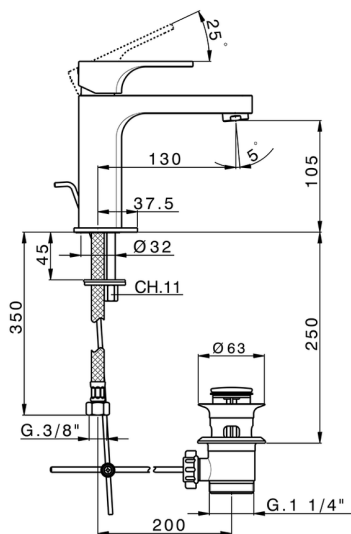

## Single lever 'large' washbasin mixer CUBIC\_CU000490

MODEL **CU000490**

Single lever 'large' washbasin mixer, with 1"1/4 automatic pop up waste, G.3/8" stainless steel flexible hoses

### CHARACTERISTICS

Cartridge Spare Parts **ZZ94240000**

**25 mm Cartridge**

2026-04-30