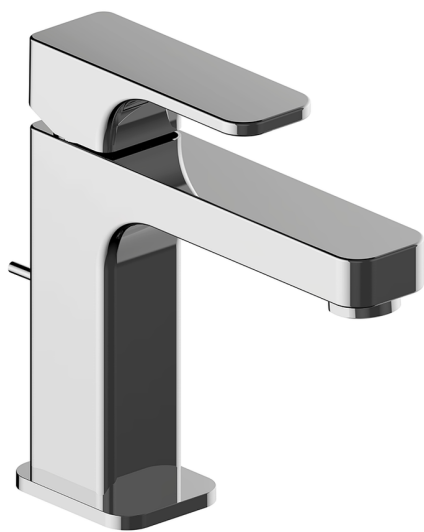

Single lever 'large' washbasin mixer CUBIC_CU000490

MODEL **CU000490**

Single lever 'large' washbasin mixer, with 1"1/4 automatic pop up waste, G.3/8" stainless steel flexible hoses

AVAILABLE FINISHINGS

-  **21** 21 Chrome
-  **2B** 2B Polished Nickel
-  **2F** 2F Brushed Nickel
-  **40** 40 Matt Black

CHARACTERISTICS

Cartridge Spare Parts **ZZ94240000**

25 mm Cartridge

2026-06-16