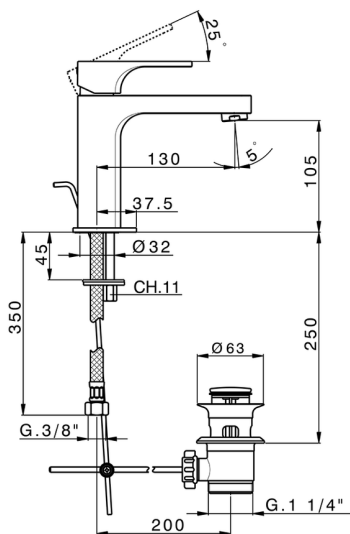

Single lever 'large' washbasin mixer CUBIC_CU000490

MODEL **CU000490**

Single lever 'large' washbasin mixer, with 1"1/4 automatic pop up waste, G.3/8" stainless steel flexible hoses

AVAILABLE FINISHINGS

-  **21** 21 Chrome
-  **2B** 2B Polished Nickel
-  **2F** 2F Brushed Nickel
-  **40** 40 Matt Black

CHARACTERISTICS

Cartridge Spare Parts **ZZ94240000**

25 mm Cartridge

2026-06-16