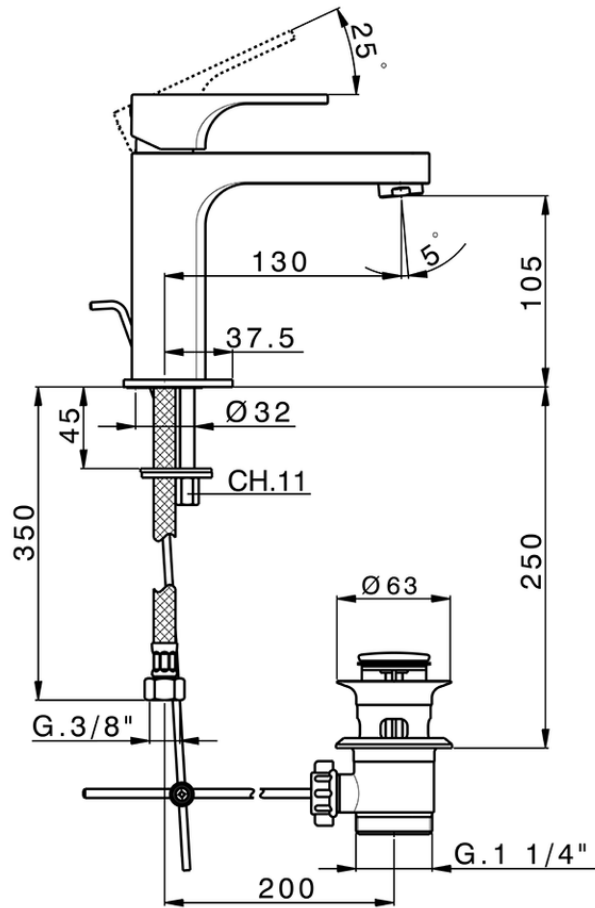

Single lever 'large' washbasin mixer CUBIC_CU000490

CU000490

<https://en.cisal.it/single-lever-large-washbasin-mixer-cubic-cu000490>

2026-04-29