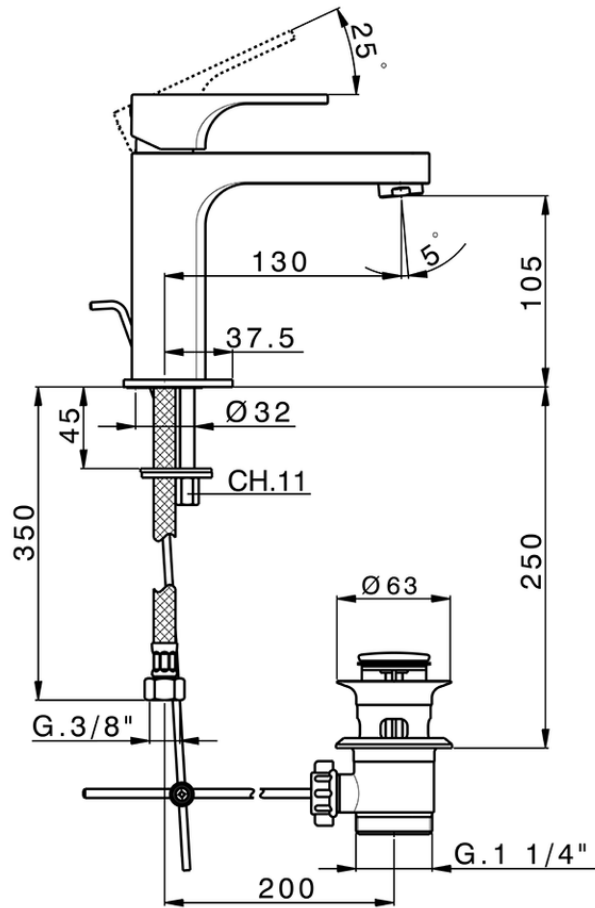

Single lever 'large' washbasin mixer CUBIC_CU000490

CU000490

<https://en.cisal.it/single-lever-large-washbasin-mixer-cubic-cu000490>

2026-04-08