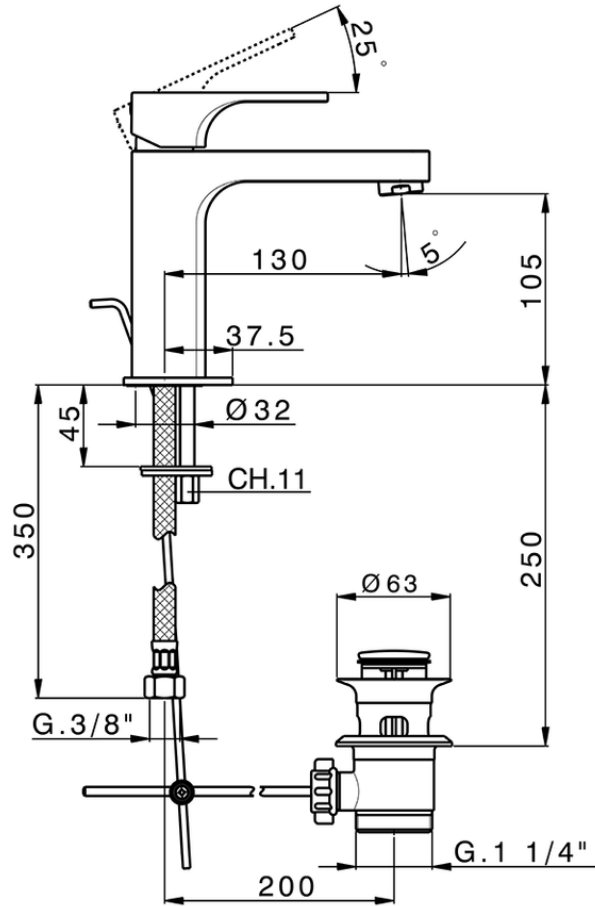

## Single lever 'large' washbasin mixer CUBIC\_CU000490

CU000490

<https://en.cisal.it/single-lever-large-washbasin-mixer-cubic-cu000490>

2026-06-16